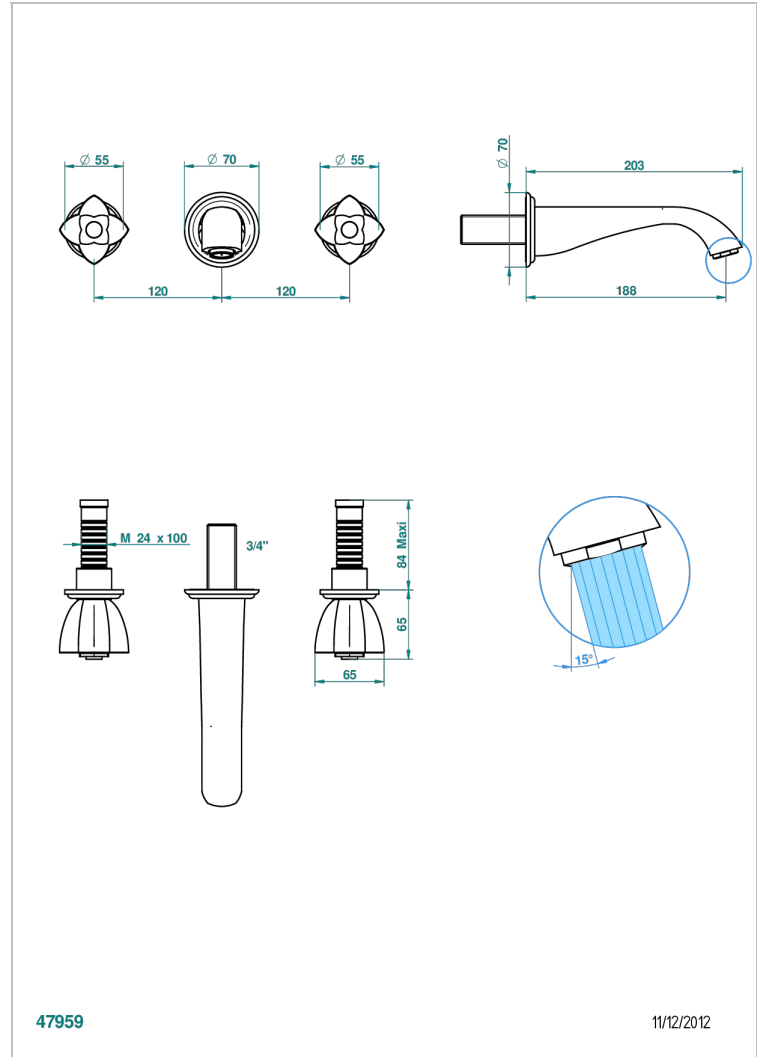

PETALE DE CRISTAL - RED CRYSTAL

U6C-40GBUS

Trim for wall mounted 3-hole lavatory set only

47959

11/12/2012

CHARACTERISTIC

- Pétale de Cristal - Red crystal
- Trim for wall mounted 3-hole lavatory set only

TECHNICAL SPECS

- Recommandé : 3 bars (max. 5 bars) - Advised : 43,5 psi (max. 72 psi)
- 15 l/min à 3 bars (4 gpm at 43.5 psi)

RELATED SKU'S

- Ref. G00-40AM/US Rough parts for wall set (one counter clockwise and one clockwise cartridges)