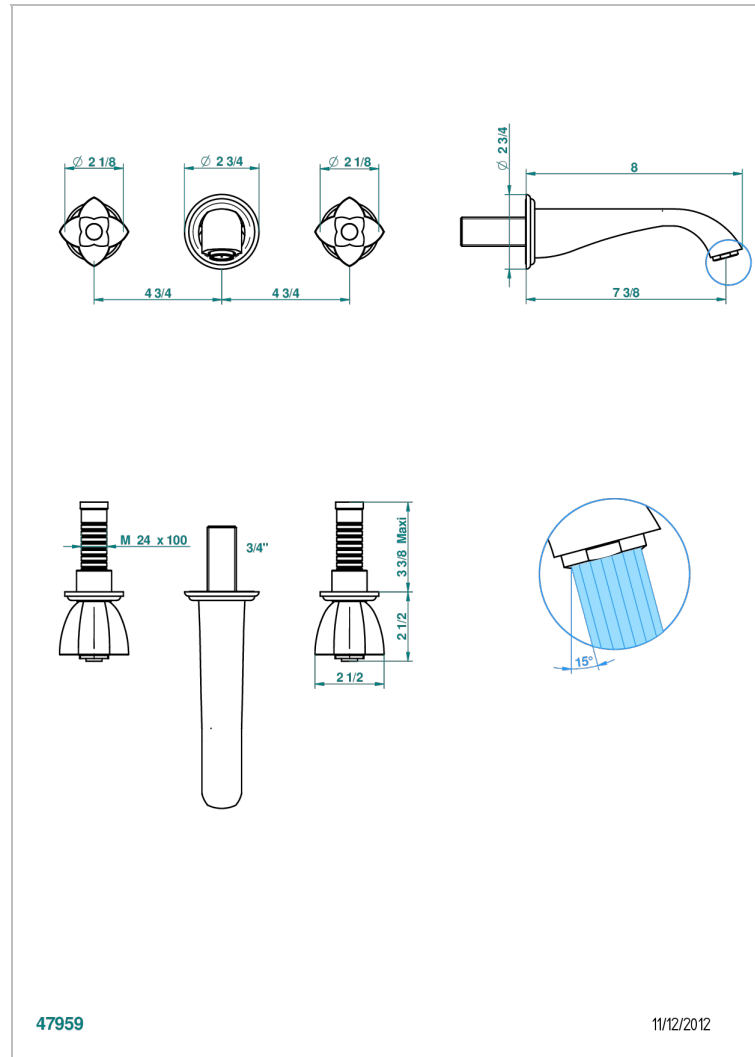

# PETALE DE CRISTAL - RED CRYSTAL

U6C-40GBUS

Trim for wall mounted 3-hole lavatory set only

47959

11/12/2012

## CHARACTERISTIC

- Pétale de Cristal - Red crystal
- Trim for wall mounted 3-hole lavatory set only

## RELATED SKU'S

- Ref. G00-40AM/US Rough parts for wall set (one counter clockwise and one clockwise cartridges)