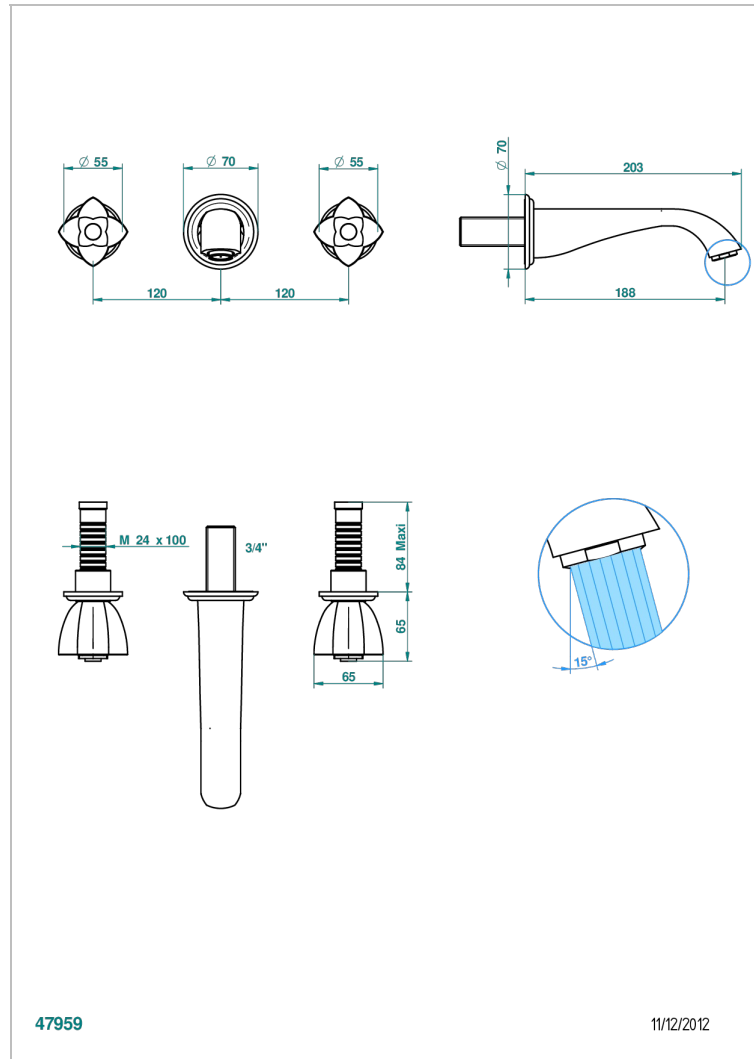

PETALE DE CRISTAL - RED CRYSTAL

U6C-40GB

Trim only for wall mounted 3-hole basin mixer

CHARACTERISTIC

- Pétale de Cristal - Red crystal
- Trim only for wall mounted 3-hole basin mixer

TECHNICAL SPECS

- Recommandé : 3 bars (max. 5 bars) - Advised : 43,5 psi (max. 72 psi)
- 15 l/min à 3 bars (4 gpm at 43.5 psi)

RELATED SKU'S

- Ref. G00-40AC Rough parts for wall mounted 3 hole mixer, cross handle version
- Ref. G00-40AM Rough parts for wall mounted 3 hole mixer, lever handle version

AVAILABLE FINITIONS

Antique nickel - H28
Black ceram - D30
Blush PVD - H62
Brass color PVD - H49
Brown bronze color PVD - F33
Gold color PVD - H52

Nickel color PVD - H55
Polished chrome (color finish) - A02
Polished chrome / Polished gold (color finish) - G02
Polished gold (color finish) - F01
Polished nickel - B01
Soft gold - F30

Soft matt gold - F31
Umber PVD - H66
Varnished matt antique red copper (color finish) - H07