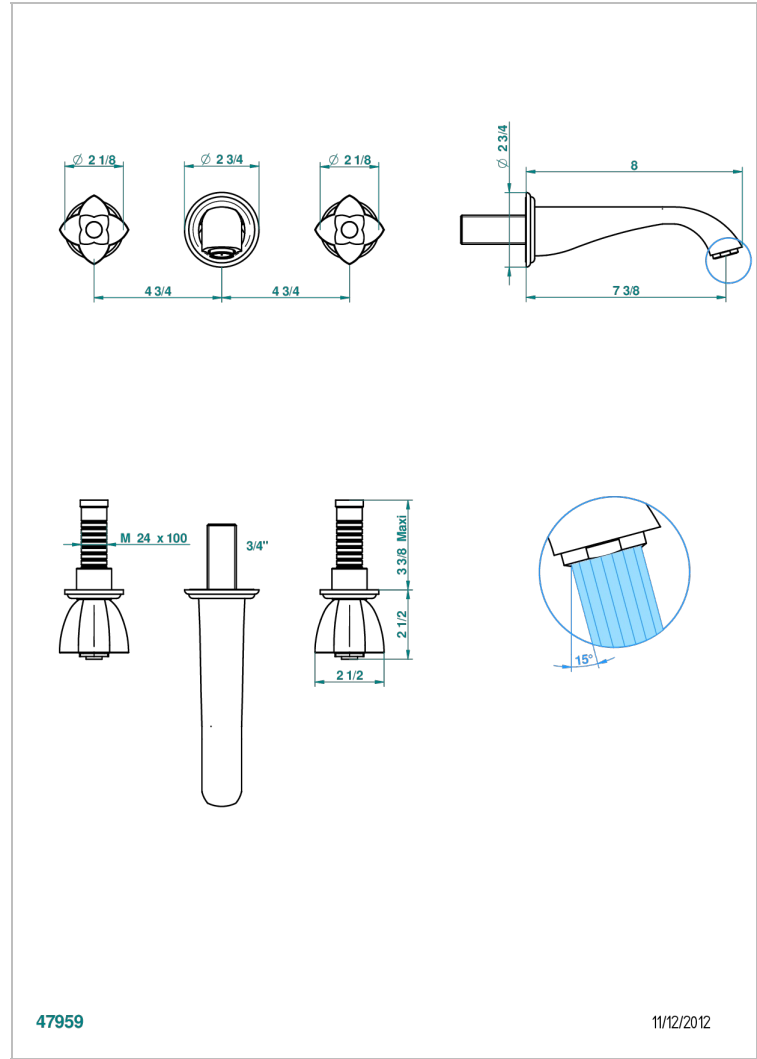

PETALE DE CRISTAL - RED CRYSTAL

U6C-40GB

Trim only for wall mounted 3-hole basin mixer

THG[®]
PARIS

CHARACTERISTIC

- Pétale de Cristal - Red crystal
- Trim only for wall mounted 3-hole basin mixer

TECHNICAL SPECS

- Recommandé : 3 bars (max. 5 bars) - Advised : 43,5 psi (max. 72 psi)
- 15 l/min à 3 bars (4 gpm at 43.5 psi)

RELATED SKU'S

- Ref. G00-40AC Rough parts for wall mounted 3 hole mixer, cross handle version
- Ref. G00-40AM Rough parts for wall mounted 3 hole mixer, lever handle version