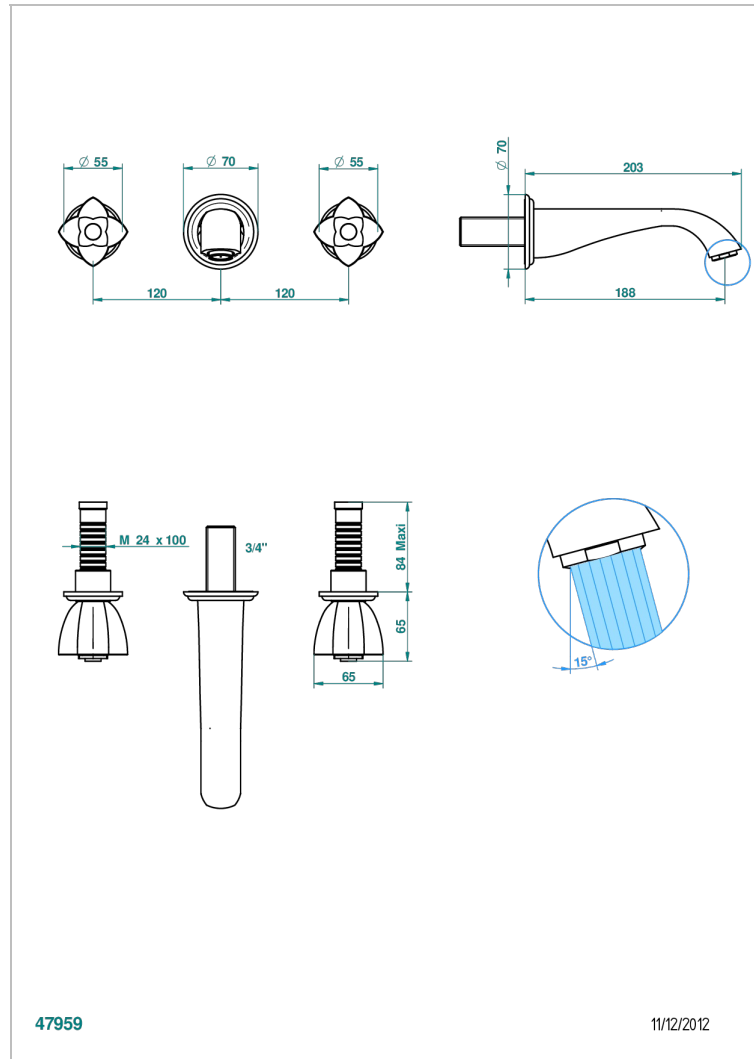

# PETALE DE CRISTAL - RED CRYSTAL

U6C-40GB

Trim only for wall mounted 3-hole basin mixer

## CHARACTERISTIC

- Pétale de Cristal - Red crystal
- Trim only for wall mounted 3-hole basin mixer

## RELATED SKU'S

- Ref. G00-40AC Rough parts for wall mounted 3 hole mixer, cross handle version
- Ref. G00-40AM Rough parts for wall mounted 3 hole mixer, lever handle version