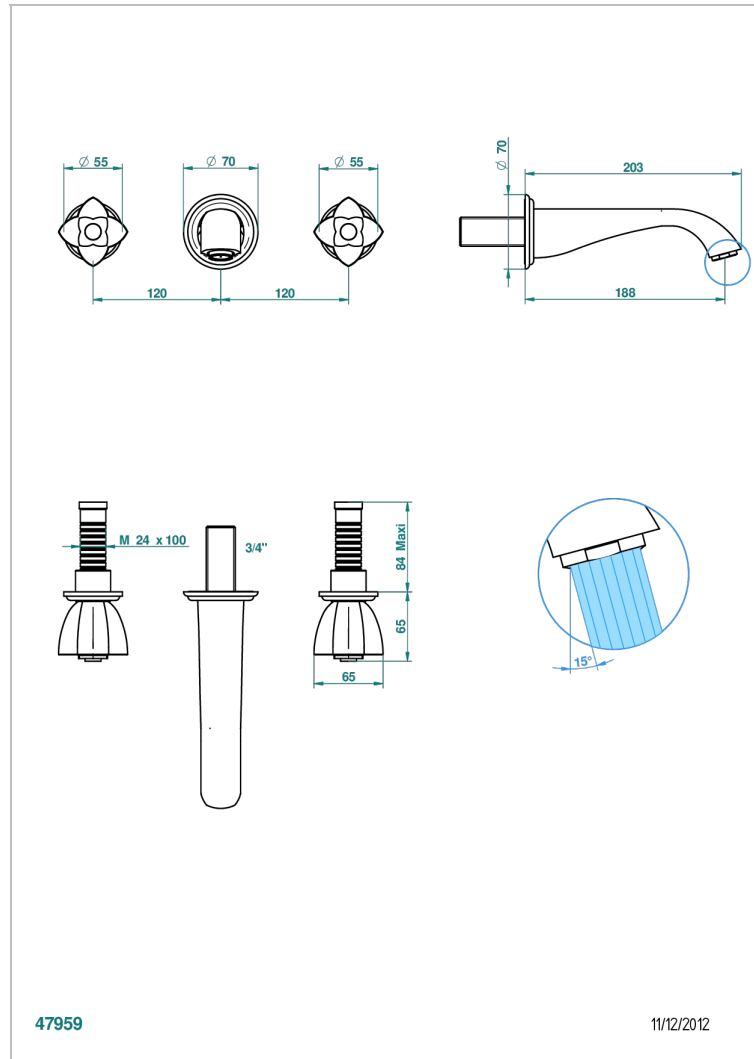

# PETALE DE CRISTAL - RED CRYSTAL

U6C-40GB

Trim only for wall mounted 3-hole basin mixer

THG<sup>®</sup>  
PARIS

47959

11/12/2012

## CHARACTERISTIC

- Pétale de Cristal - Red crystal
- Trim only for wall mounted 3-hole basin mixer

## RELATED SKU'S

- Ref. G00-40AC Rough parts for wall mounted 3 hole mixer, cross handle version
- Ref. G00-40AM Rough parts for wall mounted 3 hole mixer, lever handle version