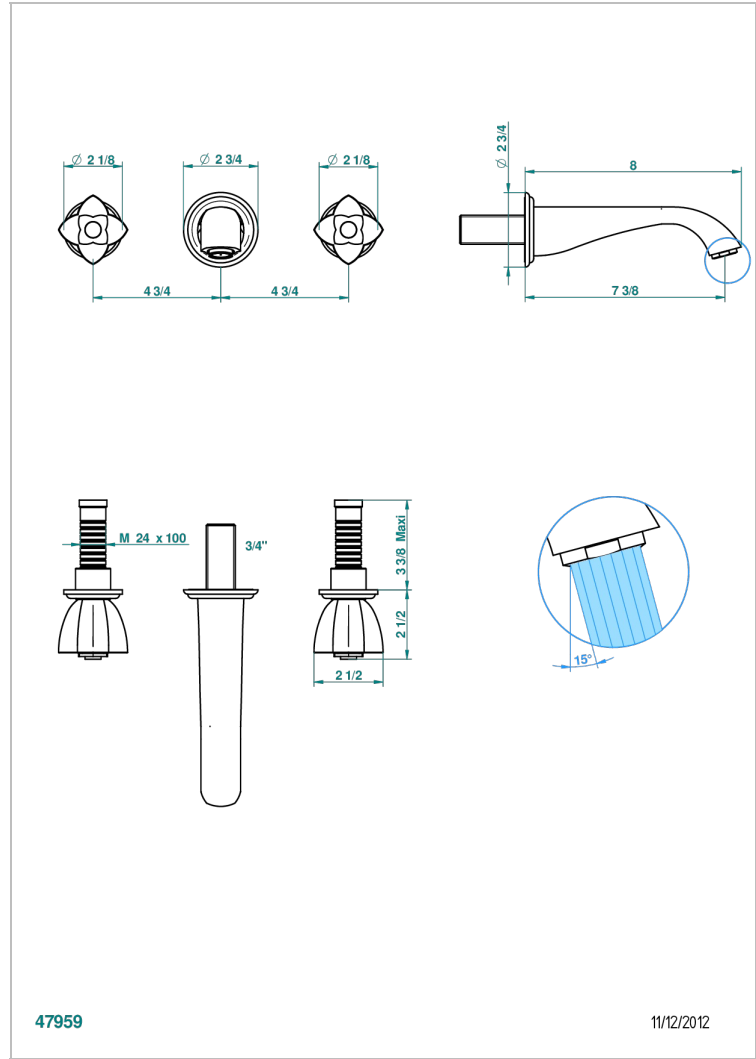

PETALE DE CRISTAL - RED CRYSTAL

U6C-40GB

Trim only for wall mounted 3-hole basin mixer

47959

11/12/2012

CHARACTERISTIC

- Pétale de Cristal - Red crystal
- Trim only for wall mounted 3-hole basin mixer

TECHNICAL SPECS

- Recommandé : 3 bars (max. 5 bars) - Advised : 43,5 psi (max. 72 psi)
- 15 l/min à 3 bars (4 gpm at 43.5 psi)

RELATED SKU'S

- Ref. G00-40AC Rough parts for wall mounted 3 hole mixer, cross handle version
- Ref. G00-40AM Rough parts for wall mounted 3 hole mixer, lever handle version