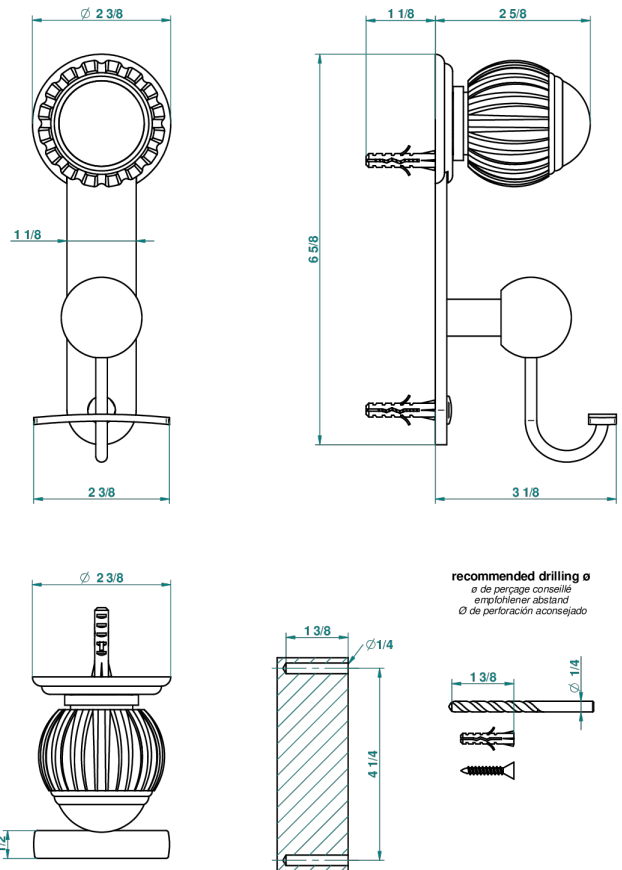

VOGUE LAPIS LAZULI

A8S-510

Robe hook

THG[®]
PARIS

47958

06/12/2012

CHARACTERISTIC

- Vogue Lapis Lazuli
- Robe hook