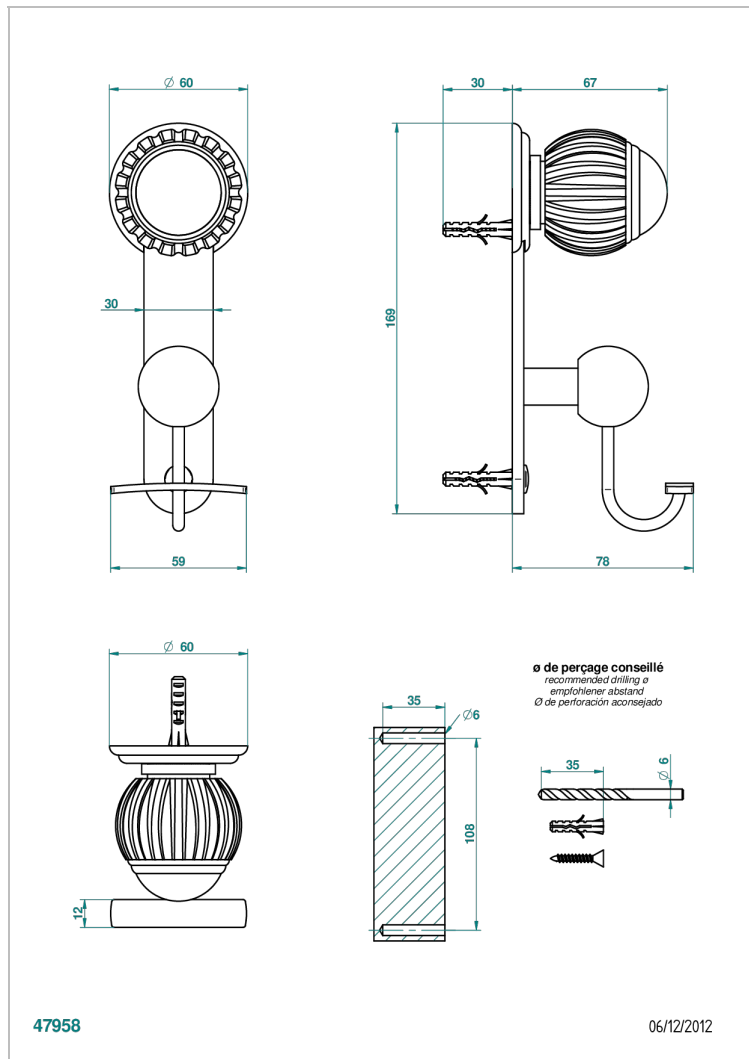

VOGUE LAPIS LAZULI

A8S-510

Robe hook

THG[®]
PARIS

CHARACTERISTIC

- Vogue Lapis Lazuli
- Robe hook

AVAILABLE FINITIONS

Antique nickel - H28
Black ceram - D30
Blush PVD - H62
Brass color PVD - H49
Brown bronze color PVD - F33
Gold color PVD - H52

Graphite PVD - H64
Lacquered light bronze - D01
Matt Umber PVD - H67
Matt blush PVD - H60
Matt brass color PVD - H50
Matt brown bronze color PVD - F34

Matt chrome - C02
Matt gold - F07
Matt gold color PVD - H53
Matt graphite PVD - H65
Matt nickel (color finish) - C01
Matt nickel color PVD - H56

Nickel color PVD - H55
Polished chrome (color finish) - A02
Polished chrome / Polished gold (color finish) - G02
Polished gold (color finish) - F01
Polished nickel - B01
Soft gold - F30

Soft matt gold - F31
Umber PVD - H66
Varnished matt antique red copper (color finish) - H07