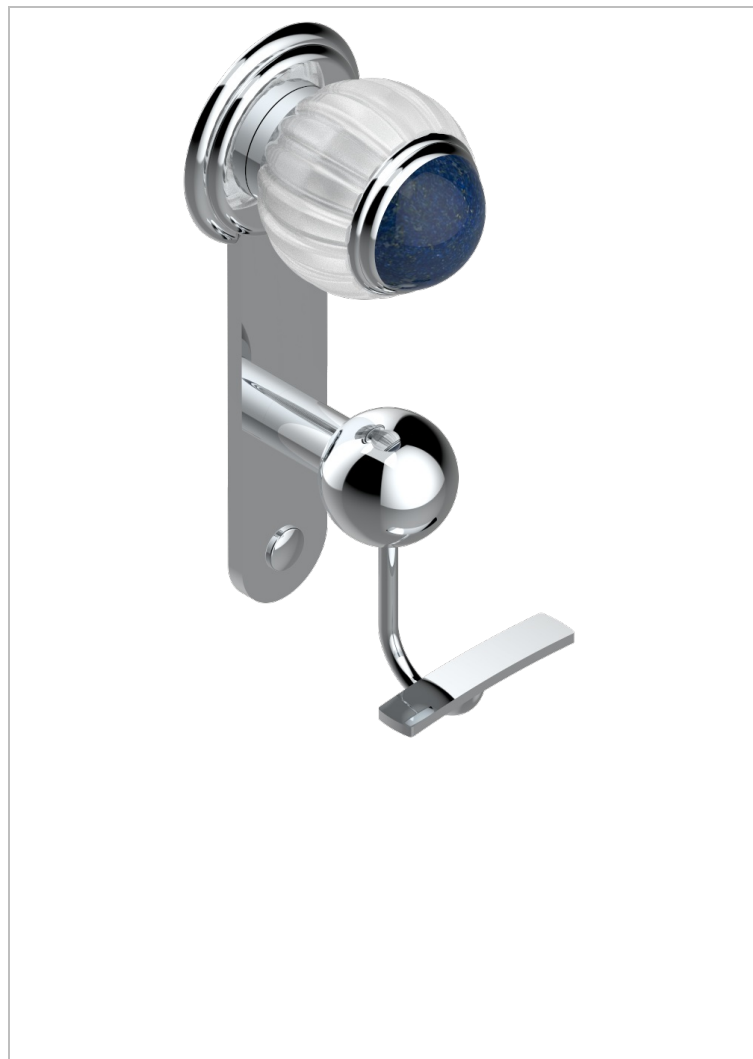

VOGUE LAPIS LAZULI

A8S-510

Robe hook

THG[®]
PARIS

CHARACTERISTIC

- Vogue Lapis Lazuli
- Robe hook

AVAILABLE FINITIONS

Antique nickel - H28
Black ceram - D30
Blush PVD - H62
Brass color PVD - H49
Brown bronze color PVD - F33
Gold color PVD - H52

Graphite PVD - H64
Lacquered light bronze - D01
Matt Umber PVD - H67
Matt blush PVD - H60
Matt brass color PVD - H50
Matt brown bronze color PVD - F34

Matt chrome - C02
Matt gold - F07
Matt gold color PVD - H53
Matt graphite PVD - H65
Matt nickel (color finish) - C01
Matt nickel color PVD - H56

Nickel color PVD - H55
Polished chrome (color finish) - A02
Polished chrome / Polished gold (color finish) - G02
Polished gold (color finish) - F01
Polished nickel - B01
Soft gold - F30

Soft matt gold - F31
Umber PVD - H66
Varnished matt antique red copper (color finish) - H07