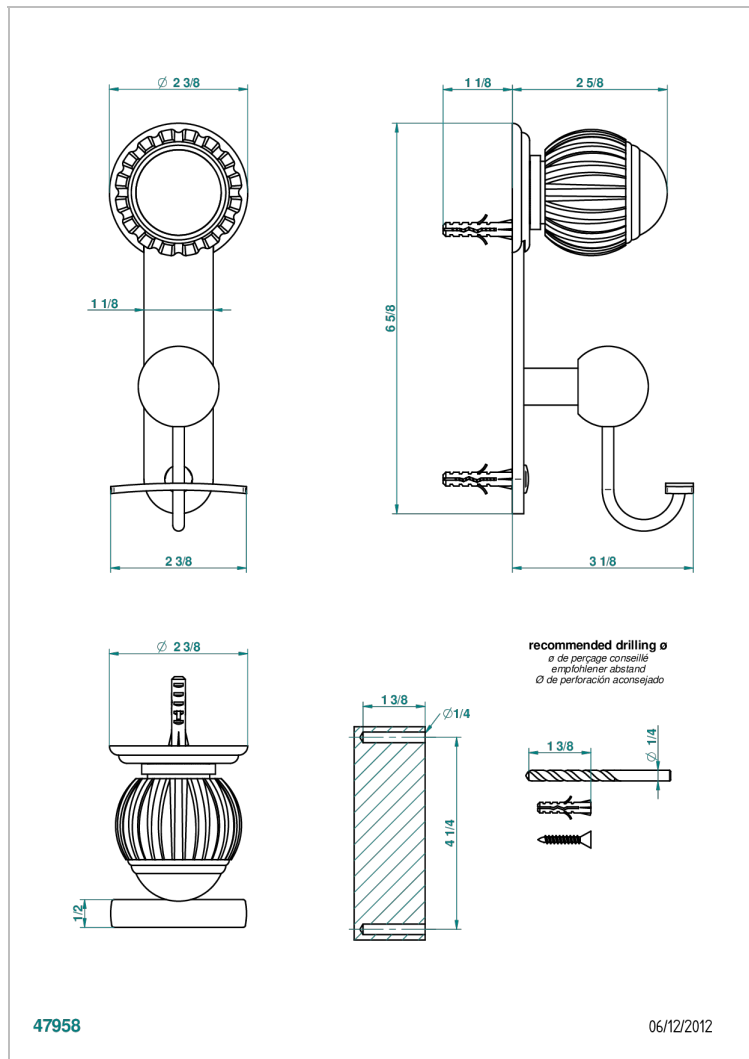

VOGUE LAPIS LAZULI

A8S-510

Robe hook

CHARACTERISTIC

- Vogue Lapis Lazuli
- Robe hook

AVAILABLE FINITIONS

Antique nickel - H28
 Black ceram - D30
 Blush PVD - H62
 Brass color PVD - H49
 Brown bronze color PVD - F33
 Gold color PVD - H52

Nickel color PVD - H55
 Polished chrome (color finish) - A02
 Polished chrome / Polished gold (color finish) - G02
 Polished gold (color finish) - F01
 Polished nickel - B01
 Soft gold - F30

Soft matt gold - F31
 Umber PVD - H66
 Varnished matt antique red copper (color finish) - H07