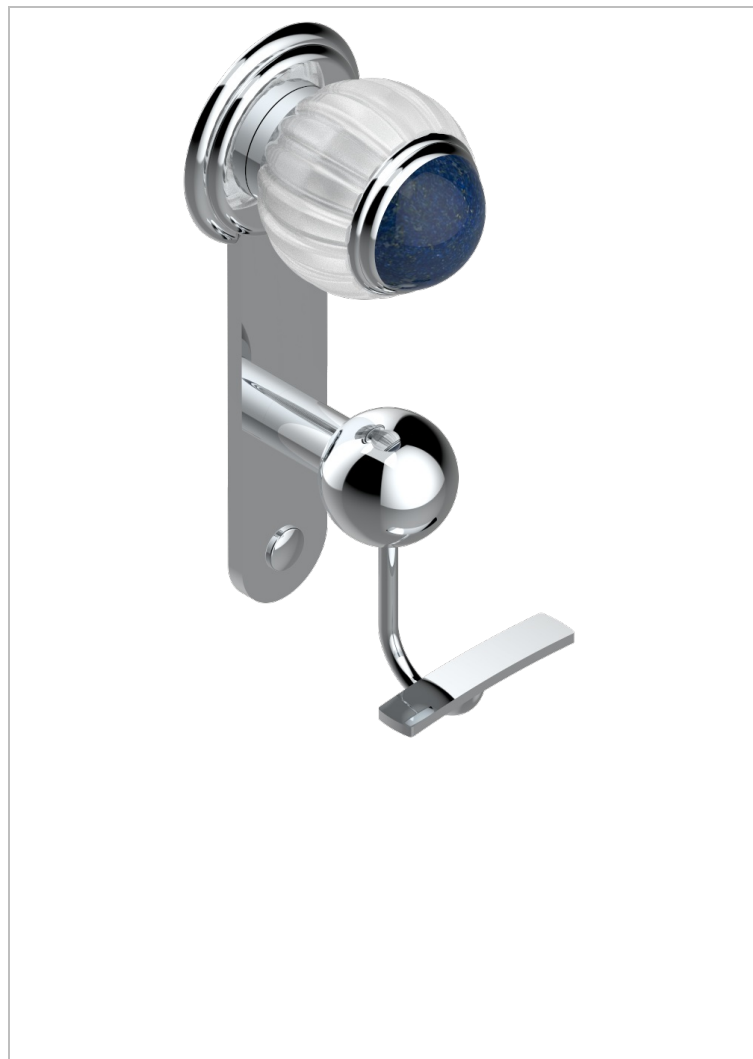

VOGUE LAPIS LAZULI

A8S-510

Robe hook

CHARACTERISTIC

- Vogue Lapis Lazuli
- Robe hook

AVAILABLE FINITIONS

Antique nickel - H28
 Black ceram - D30
 Blush PVD - H62
 Brass color PVD - H49
 Brown bronze color PVD - F33
 Gold color PVD - H52

Graphite PVD - H64
 Lacquered light bronze - D01
 Matt Umber PVD - H67
 Matt blush PVD - H60
 Matt brass color PVD - H50
 Matt brown bronze color PVD - F34

Matt chrome - C02
 Matt gold - F07
 Matt gold color PVD - H53
 Matt graphite PVD - H65
 Matt nickel (color finish) - C01
 Matt nickel color PVD - H56

Nickel color PVD - H55
 Polished chrome (color finish) - A02
 Polished chrome / Polished gold (color finish) - G02
 Polished gold (color finish) - F01
 Polished nickel - B01
 Soft gold - F30

Soft matt gold - F31
 Umber PVD - H66
 Varnished matt antique red copper (color finish) - H07