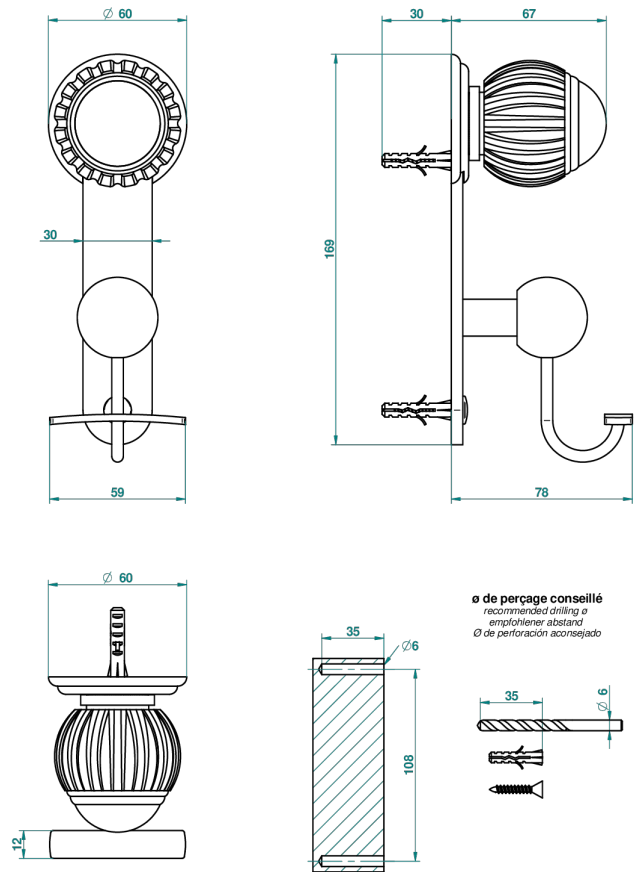

VOGUE TIGER EYE

A8R-510

Robe hook

47957

06/12/2012

CHARACTERISTIC

- Vogue Tiger Eye
- Robe hook

AVAILABLE FINITIONS