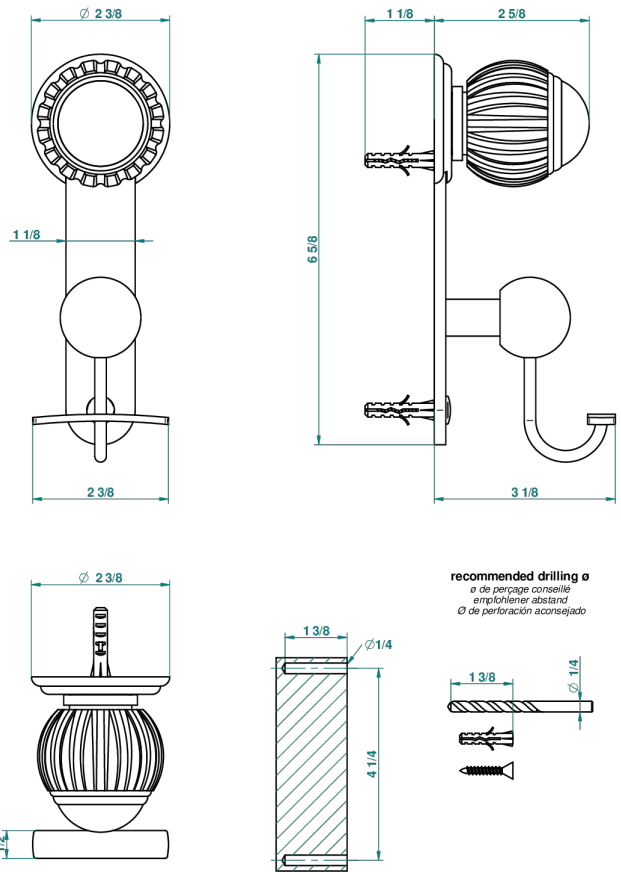

# VOGUE TIGER EYE

A8R-510

Robe hook

47957

06/12/2012

## CHARACTERISTIC

- Vogue Tiger Eye
- Robe hook