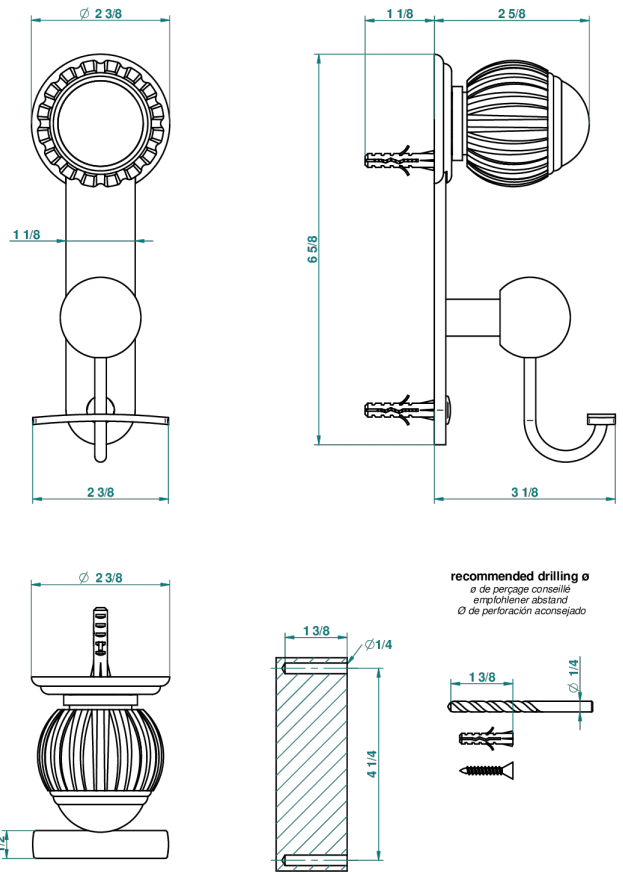

# VOGUE TIGER EYE

A8R-510

Robe hook

47957

06/12/2012

## CHARACTERISTIC

- Vogue Tiger Eye
- Robe hook