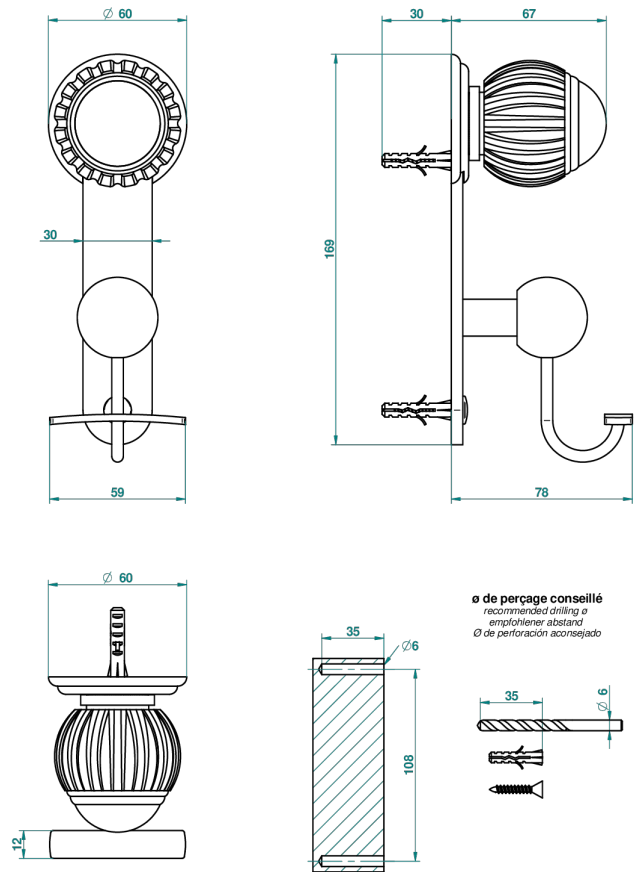

# VOGUE TIGER EYE

A8R-510

Robe hook

47957

06/12/2012

## CHARACTERISTIC

- Vogue Tiger Eye
- Robe hook