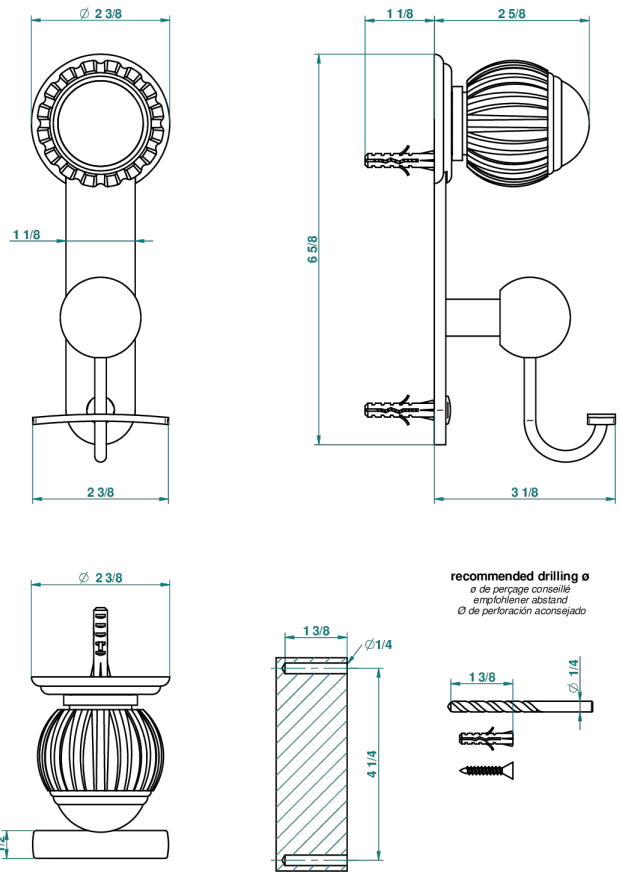

VOGUE BLACK ONYX

A8P-510

Robe hook

47951

06/12/2012

CHARACTERISTIC

- Vogue black onyx
- Robe hook

AVAILABLE FINITIONS