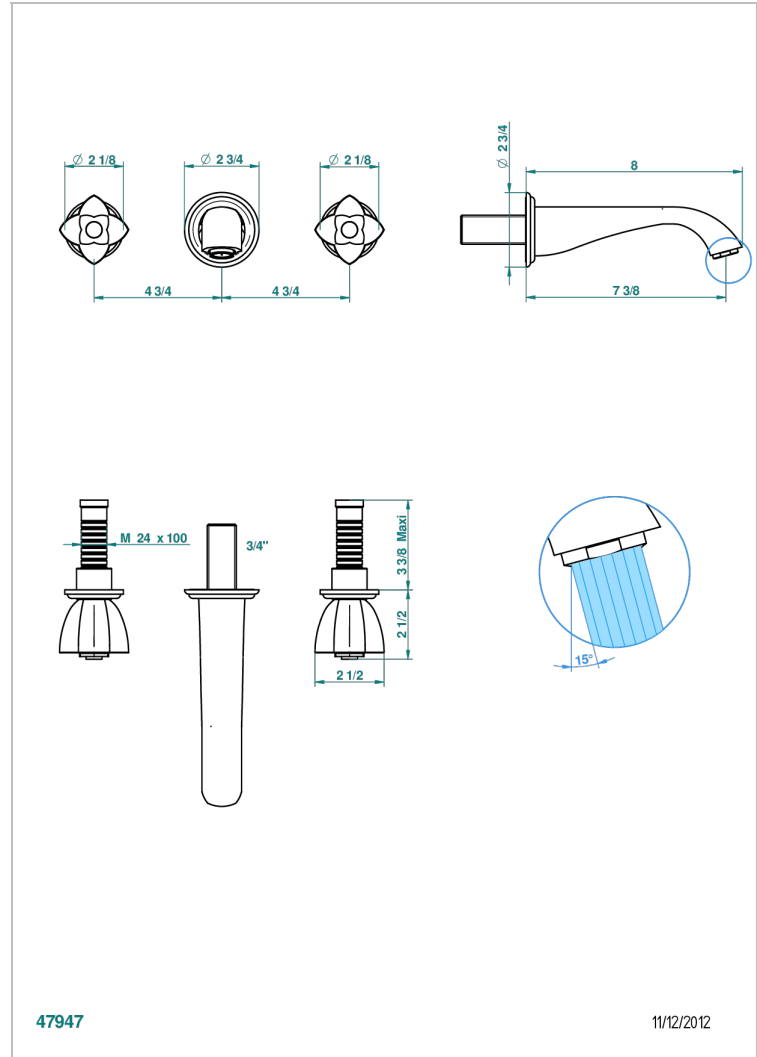

PETALE DE CRISTAL - BLUE CRYSTAL

U6B-41GB

Trim for wall mounted 3-hole bath set only

CHARACTERISTIC

- Pétale de Cristal - Blue crystal
- Trim for wall mounted 3-hole bath set only

TECHNICAL SPECS

- Recommandé : 3 bars (max. 5 bars) - Advised : 43,5 psi (max. 72 psi)
- Bec : 35 l/min à 3 bars
- Spout : 9.26 gpm at 43.5 psi

RELATED SKU'S

- Ref. G00-40AM/US Rough parts for wall set (one counter clockwise and one clockwise cartridges)

AVAILABLE FINITIONS

Black ceram - D30
Blush PVD - H62
Brass color PVD - H49
Brown bronze color PVD - F33
Chrome polished - A02
Chrome polished / gold polished - G02