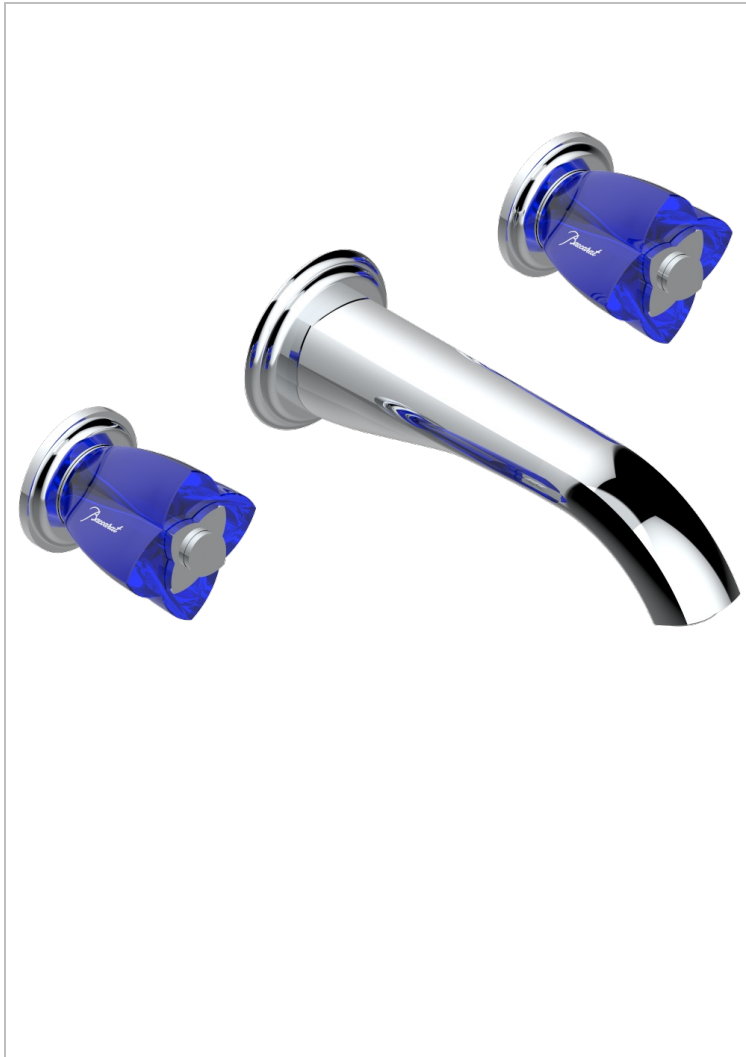

PETALE DE CRISTAL - BLUE CRYSTAL

U6B-41GB

Trim for wall mounted 3-hole bath set only

CHARACTERISTIC

- Pétale de Cristal - Blue crystal
- Trim for wall mounted 3-hole bath set only

TECHNICAL SPECS

- Recommandé : 3 bars (max. 5 bars) - Advised : 43,5 psi (max. 72 psi)
- Bec : 35 l/min à 3 bars
- Spout : 9.26 gpm at 43.5 psi

RELATED SKU'S

- Ref. G00-40AM/US Rough parts for wall set (one counter clockwise and one clockwise cartridges)

AVAILABLE FINITIONS

Black ceram - D30
Blush PVD - H62
Brass color PVD - H49
Brown bronze color PVD - F33
Chrome polished - A02
Chrome polished / gold polished - G02

Copper antique matt, coated - H07
Gold color PVD - H52
Gold mat - F07
Gold polished - F01
Graphite PVD - H64
Light coated bronze - D01

Matt Umber PVD - H67
Matt blush PVD - H60
Matt brass color PVD - H50
Matt brown bronze color PVD - F34
Matt chrome (American satin) - C02
Matt gold color PVD - H53

Matt graphite PVD - H65
Matt nickel (American satin) - C01
Matt nickel color PVD - H56
Nickel antique / Sovereign - H28
Nickel color PVD - H55
Nickel polished - B01

Soft gold - F30
Soft matt gold - F31
Umber PVD - H66