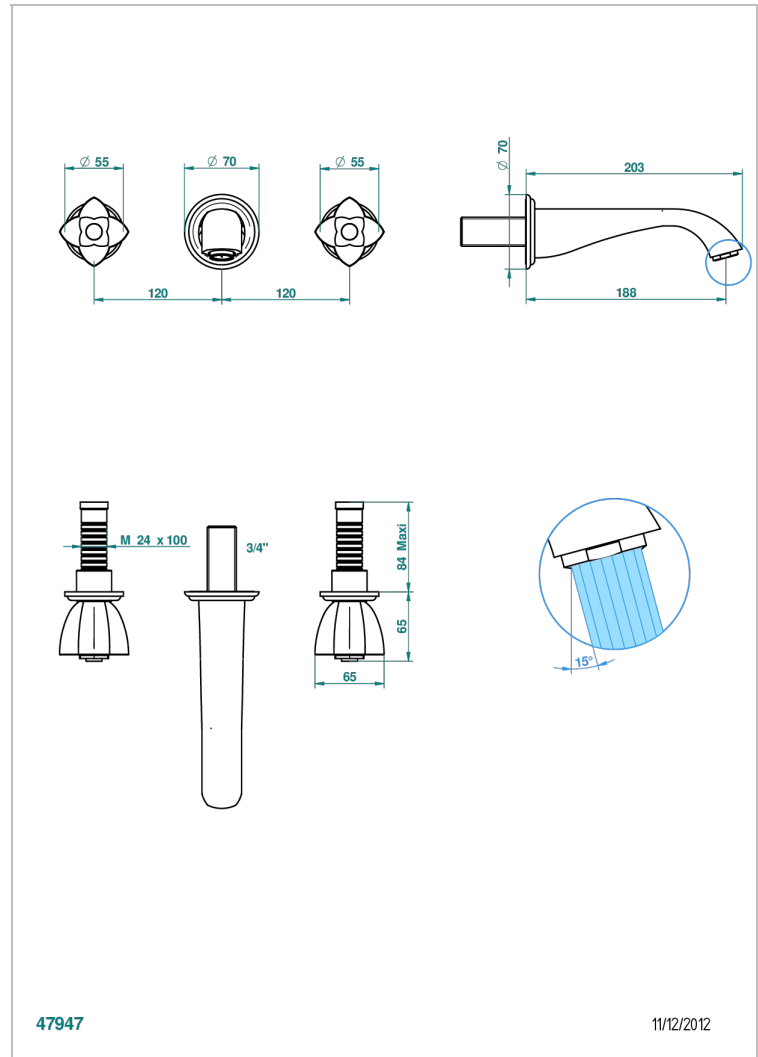

PETALE DE CRISTAL - AZUL CRISTAL

U6B-41GB

Trim only for wall mounted 3-hole bath mixer

THG[®]
PARIS

47947

11/12/2012

CARACTERÍSTICAS

- Pétale de Cristal - azul cristal
- Trim only for wall mounted 3-hole bath mixer

ESPECIFICACIONES TÉCNICAS

- Recommandé : 3 bars (max. 5 bars) - Advised : 43,5 psi (max. 72 psi)
- Bec : 35 l/min à 3 bars
- Spout : 9.26 gpm at 43.5 psi

PRODUCTOS RELACIONADOS

- Ref. G00-40AC Rough parts for wall mounted 3 hole mixer, cross handle version
- Ref. G00-40AM Rough parts for wall mounted 3 hole mixer, lever handle version