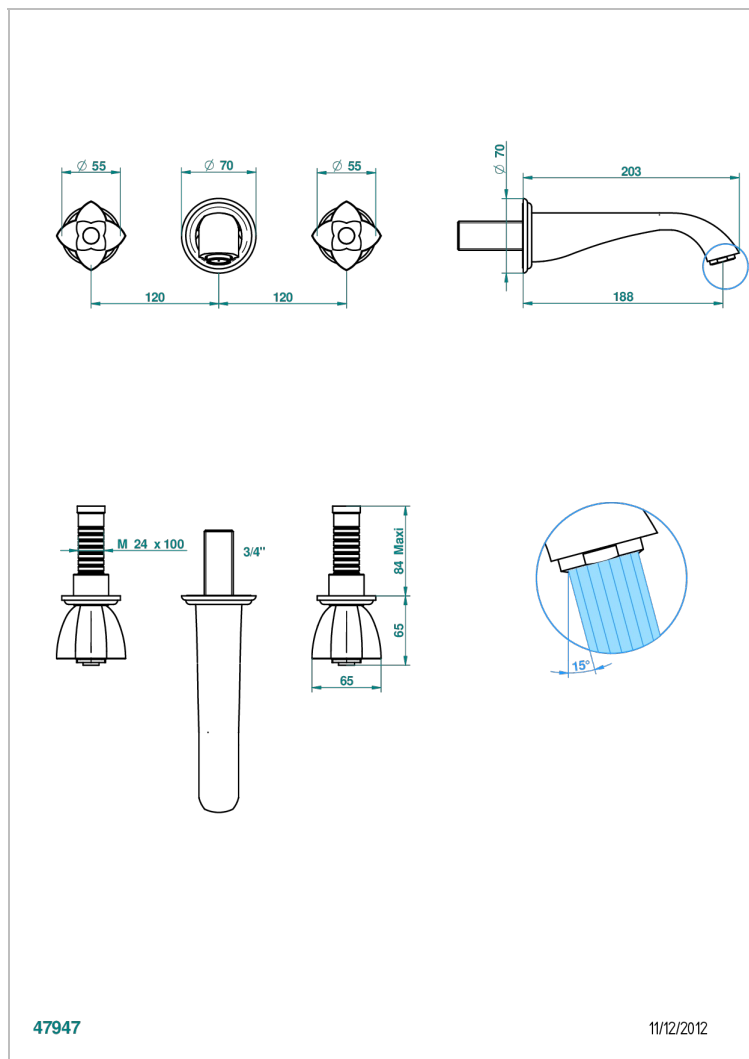

PETALE DE CRISTAL - BLUE CRYSTAL

U6B-41GB

Trim only for wall mounted 3-hole bath mixer

CHARACTERISTIC

- Pétale de Cristal - Blue crystal
- Trim only for wall mounted 3-hole bath mixer

TECHNICAL SPECS

- Recommandé : 3 bars (max. 5 bars) - Advised : 43,5 psi (max. 72 psi)
- Bec : 35 l/min à 3 bars
- Spout : 9.26 gpm at 43.5 psi

RELATED SKU'S

- Ref. G00-40AC Rough parts for wall mounted 3 hole mixer, cross handle version
- Ref. G00-40AM Rough parts for wall mounted 3 hole mixer, lever handle version

AVAILABLE FINITIONS

Antique nickel - H28
Black ceram - D30
Blush PVD - H62
Brass color PVD - H49
Brown bronze color PVD - F33
Gold color PVD - H52

Nickel color PVD - H55
Polished chrome (color finish) - A02
Polished chrome / Polished gold (color finish) - G02
Polished gold (color finish) - F01
Polished nickel - B01
Soft gold - F30

Soft matt gold - F31
Umber PVD - H66
Varnished matt antique red copper (color finish) - H07