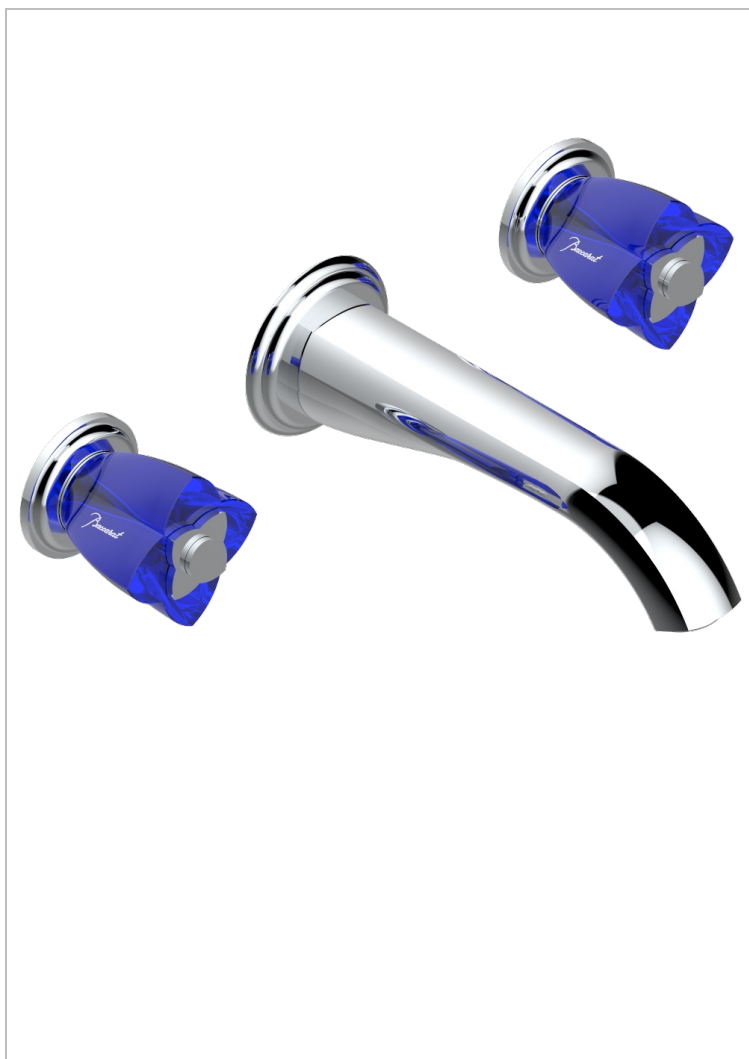

PETALE DE CRISTAL - BLUE CRYSTAL

U6B-41GB

Trim only for wall mounted 3-hole bath mixer

CHARACTERISTIC

- Pétale de Cristal - Blue crystal
- Trim only for wall mounted 3-hole bath mixer

TECHNICAL SPECS

- Recommandé : 3 bars (max. 5 bars) - Advised : 43,5 psi (max. 72 psi)
- Bec : 35 l/min à 3 bars
- Spout : 9.26 gpm at 43.5 psi

RELATED SKU'S

- Ref. G00-40AC Rough parts for wall mounted 3 hole mixer, cross handle version
- Ref. G00-40AM Rough parts for wall mounted 3 hole mixer, lever handle version

AVAILABLE FINITIONS

Antique nickel - H28
Black ceram - D30
Blush PVD - H62
Brass color PVD - H49
Brown bronze color PVD - F33
Gold color PVD - H52

Graphite PVD - H64
Lacquered light bronze - D01
Matt Umber PVD - H67
Matt blush PVD - H60
Matt brass color PVD - H50
Matt brown bronze color PVD - F34

Matt chrome - C02
Matt gold - F07
Matt gold color PVD - H53
Matt graphite PVD - H65
Matt nickel (color finish) - C01
Matt nickel color PVD - H56

Nickel color PVD - H55
Polished chrome (color finish) - A02
Polished chrome / Polished gold (color finish) - G02
Polished gold (color finish) - F01
Polished nickel - B01
Soft gold - F30

Soft matt gold - F31
Umber PVD - H66
Varnished matt antique red copper (color finish) - H07