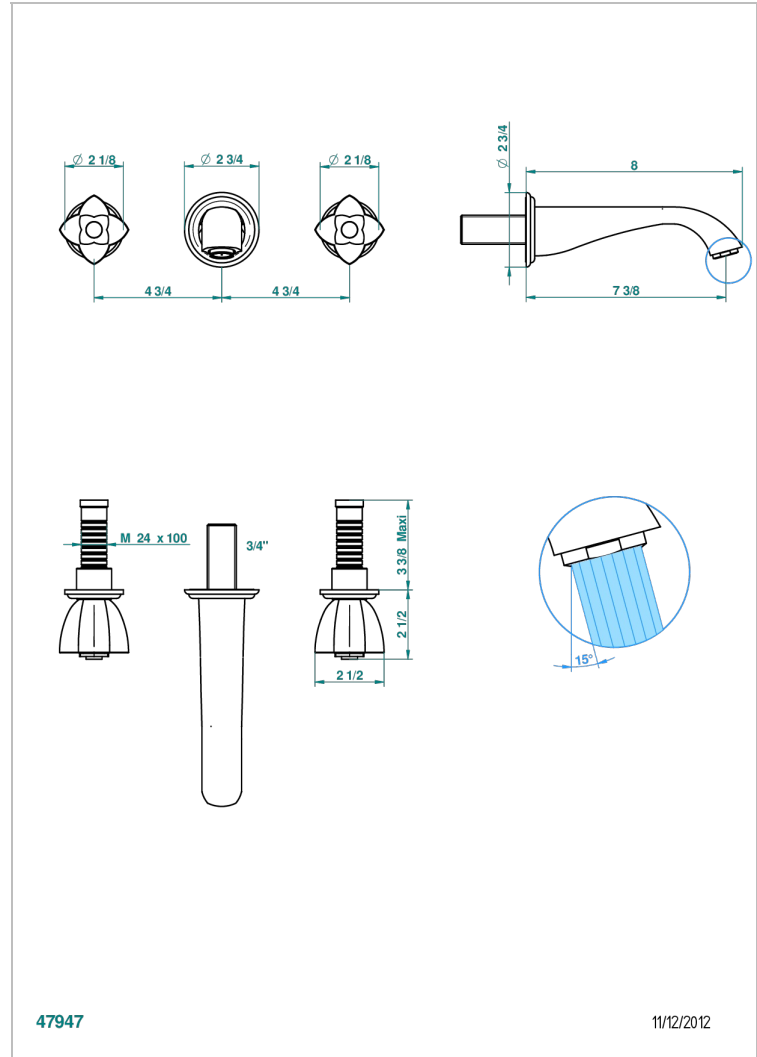

PETALE DE CRISTAL - BLUE CRYSTAL

U6B-41GB

Trim only for wall mounted 3-hole bath mixer

THG[®]
PARIS

CHARACTERISTIC

- Pétale de Cristal - Blue crystal
- Trim only for wall mounted 3-hole bath mixer

TECHNICAL SPECS

- Recommandé : 3 bars (max. 5 bars) - Advised : 43,5 psi (max. 72 psi)
- Bec : 35 l/min à 3 bars
- Spout : 9.26 gpm at 43.5 psi

RELATED SKU'S

- Ref. G00-40AC Rough parts for wall mounted 3 hole mixer, cross handle version
- Ref. G00-40AM Rough parts for wall mounted 3 hole mixer, lever handle version