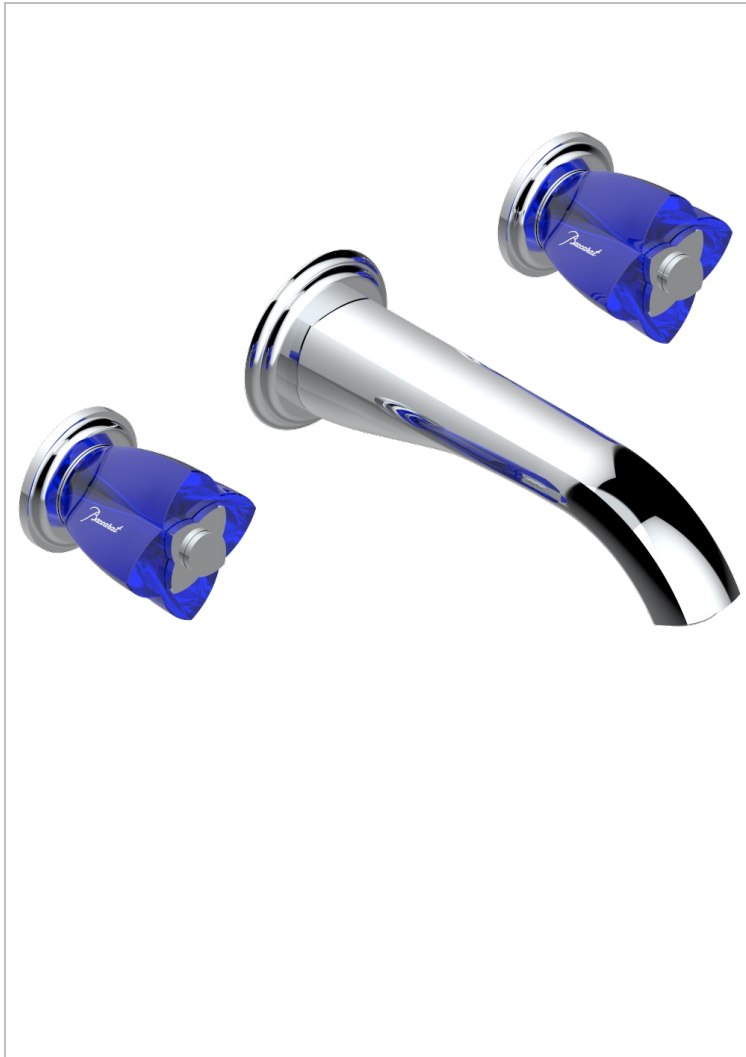

PETALE DE CRISTAL - BLUE CRYSTAL

U6B-41GB

Trim only for wall mounted 3-hole bath mixer

THG[®]
PARIS

CHARACTERISTIC

- Pétale de Cristal - Blue crystal
- Trim only for wall mounted 3-hole bath mixer

TECHNICAL SPECS

- Recommandé : 3 bars (max. 5 bars) - Advised : 43,5 psi (max. 72 psi)
- Bec : 35 l/min à 3 bars
- Spout : 9.26 gpm at 43.5 psi

RELATED SKU'S

- Ref. G00-40AC Rough parts for wall mounted 3 hole mixer, cross handle version
- Ref. G00-40AM Rough parts for wall mounted 3 hole mixer, lever handle version

AVAILABLE FINITIONS

Antique nickel - H28
Black ceram - D30
Blush PVD - H62
Brass color PVD - H49
Brown bronze color PVD - F33
Gold color PVD - H52

Graphite PVD - H64
Lacquered light bronze - D01
Matt Umber PVD - H67
Matt blush PVD - H60
Matt brass color PVD - H50
Matt brown bronze color PVD - F34