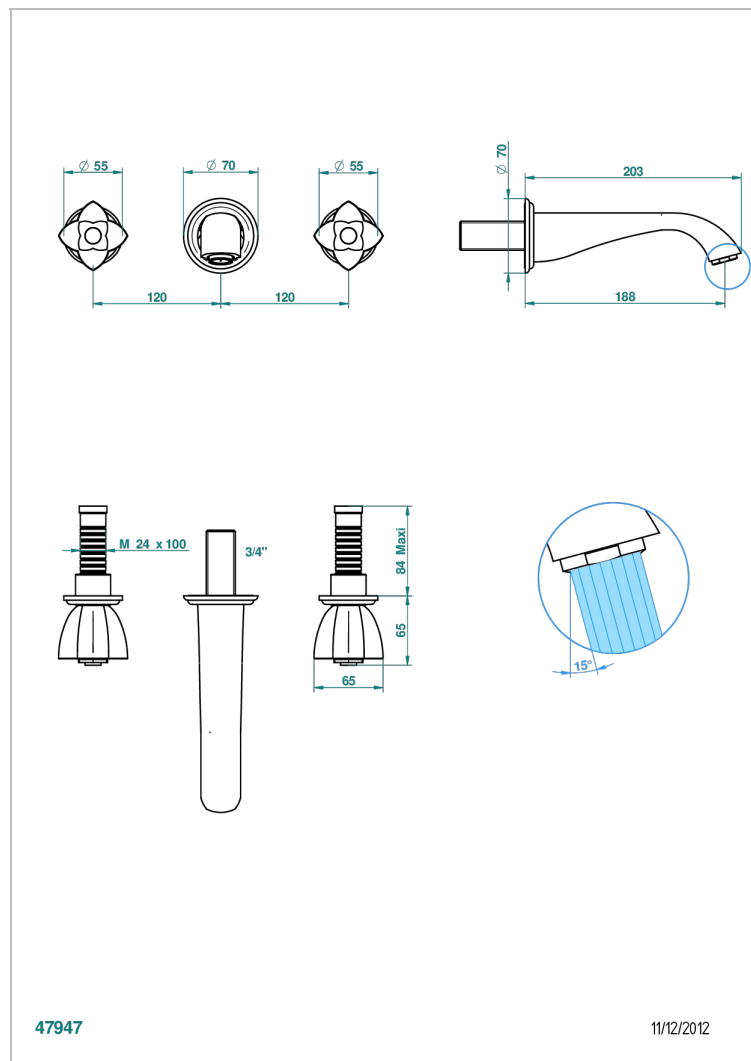

PETALE DE CRISTAL - BLUE CRYSTAL

U6B-41GB

Trim only for wall mounted 3-hole bath mixer

47947

11/12/2012

CHARACTERISTIC

- Pétale de Cristal - Blue crystal
- Trim only for wall mounted 3-hole bath mixer

TECHNICAL SPECS

- Recommandé : 3 bars (max. 5 bars) - Advised : 43,5 psi (max. 72 psi)
- Bec : 35 l/min à 3 bars
- Spout : 9.26 gpm at 43.5 psi

RELATED SKU'S

- Ref. G00-40AC Rough parts for wall mounted 3 hole mixer, cross handle version
- Ref. G00-40AM Rough parts for wall mounted 3 hole mixer, lever handle version