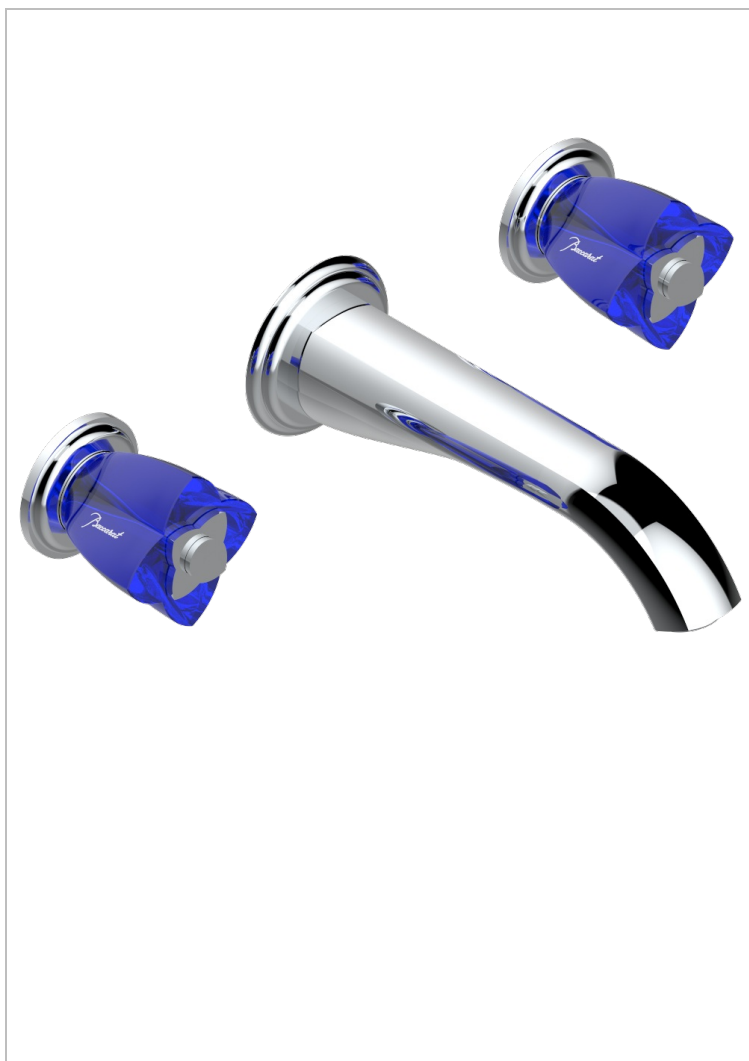

PETALE DE CRISTAL - BLUE CRYSTAL

U6B-41GB

Trim only for wall mounted 3-hole bath mixer

47947

11/12/2012

CHARACTERISTIC

- Pétale de Cristal - Blue crystal
- Trim only for wall mounted 3-hole bath mixer

TECHNICAL SPECS

- Recommandé : 3 bars (max. 5 bars) - Advised : 43,5 psi (max. 72 psi)
- Bec : 35 l/min à 3 bars
- Spout : 9.26 gpm at 43.5 psi

RELATED SKU'S

- Ref. G00-40AC Rough parts for wall mounted 3 hole mixer, cross handle version
- Ref. G00-40AM Rough parts for wall mounted 3 hole mixer, lever handle version

AVAILABLE FINITIONS

Antique nickel - H28
Black ceram - D30
Blush PVD - H62
Brass color PVD - H49
Brown bronze color PVD - F33
Gold color PVD - H52

Graphite PVD - H64
Lacquered light bronze - D01
Matt Umber PVD - H67
Matt blush PVD - H60
Matt brass color PVD - H50
Matt brown bronze color PVD - F34