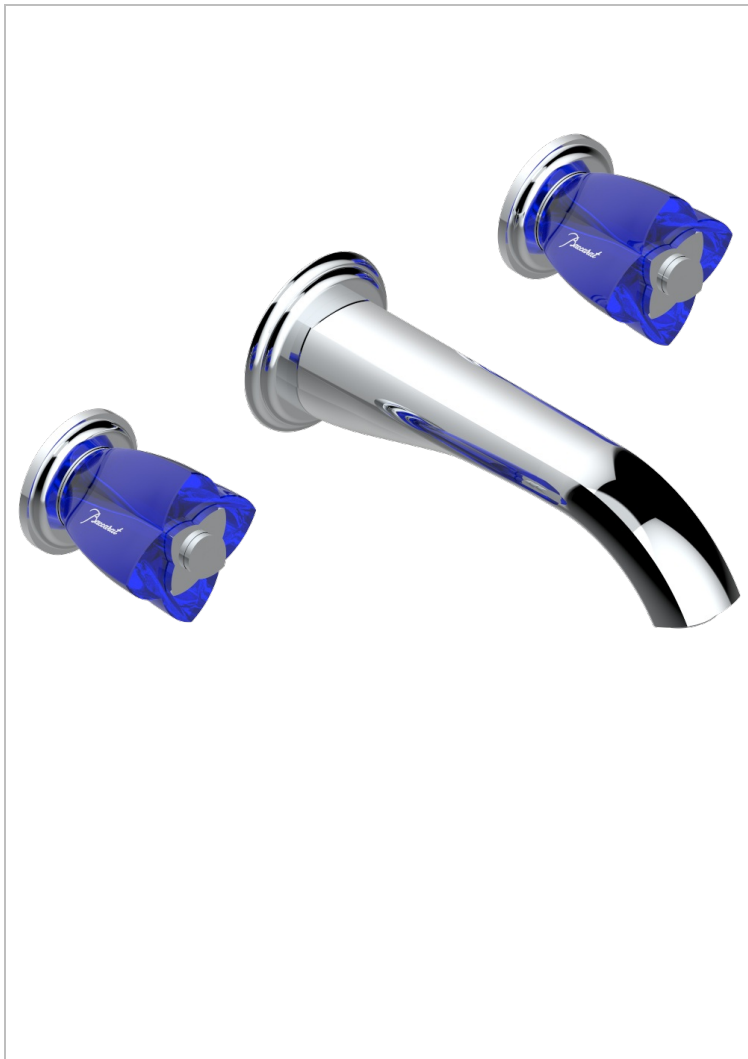

PETALE DE CRISTAL - BLUE CRYSTAL

U6B-41GB

Trim only for wall mounted 3-hole bath mixer

THG[®]
PARIS

47947

11/12/2012

CHARACTERISTIC

- Pétale de Cristal - Blue crystal
- Trim only for wall mounted 3-hole bath mixer

TECHNICAL SPECS

- Recommandé : 3 bars (max. 5 bars) - Advised : 43,5 psi (max. 72 psi)
- Bec : 35 l/min à 3 bars
- Spout : 9.26 gpm at 43.5 psi

RELATED SKU'S

- Ref. G00-40AC Rough parts for wall mounted 3 hole mixer, cross handle version
- Ref. G00-40AM Rough parts for wall mounted 3 hole mixer, lever handle version

AVAILABLE FINITIONS

Antique nickel - H28
Black ceram - D30
Blush PVD - H62
Brass color PVD - H49
Brown bronze color PVD - F33
Gold color PVD - H52

Graphite PVD - H64
Lacquered light bronze - D01
Matt Umber PVD - H67
Matt blush PVD - H60
Matt brass color PVD - H50
Matt brown bronze color PVD - F34