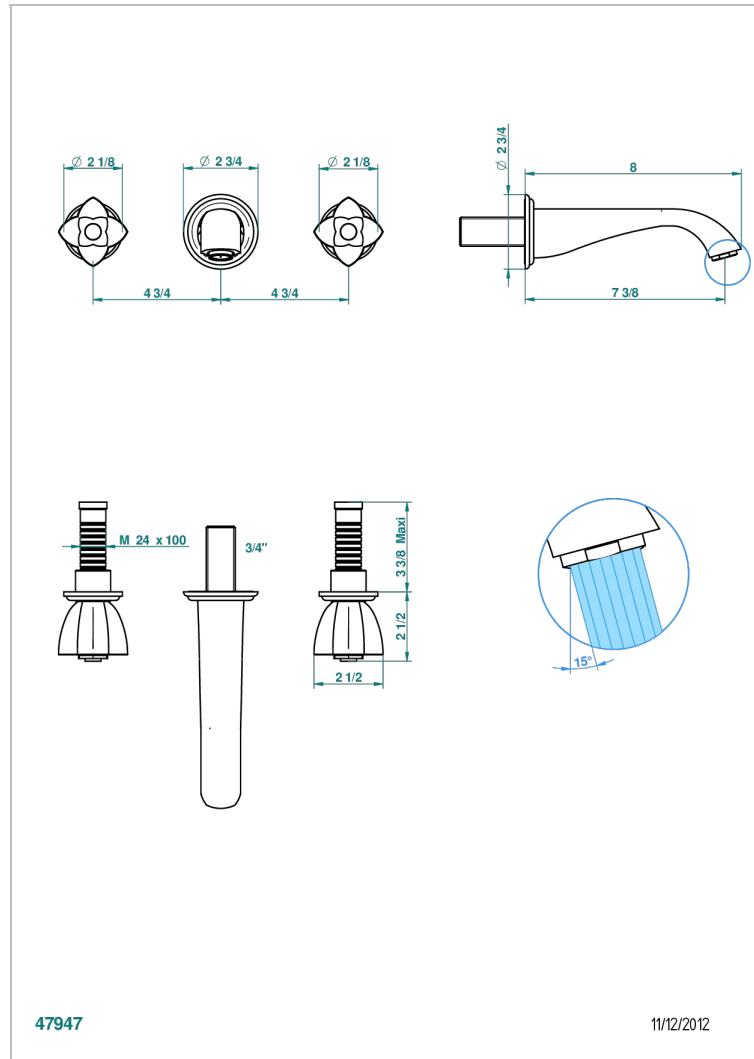

PETALE DE CRISTAL - BLUE CRYSTAL

U6B-41GB

Trim only for wall mounted 3-hole bath mixer

THG[®]
PARIS

47947

11/12/2012

CHARACTERISTIC

- Pétale de Cristal - Blue crystal
- Trim only for wall mounted 3-hole bath mixer

TECHNICAL SPECS

- Recommandé : 3 bars (max. 5 bars) - Advised : 43,5 psi (max. 72 psi)
- Bec : 35 l/min à 3 bars
- Spout : 9.26 gpm at 43.5 psi

RELATED SKU'S

- Ref. G00-40AC Rough parts for wall mounted 3 hole mixer, cross handle version
- Ref. G00-40AM Rough parts for wall mounted 3 hole mixer, lever handle version