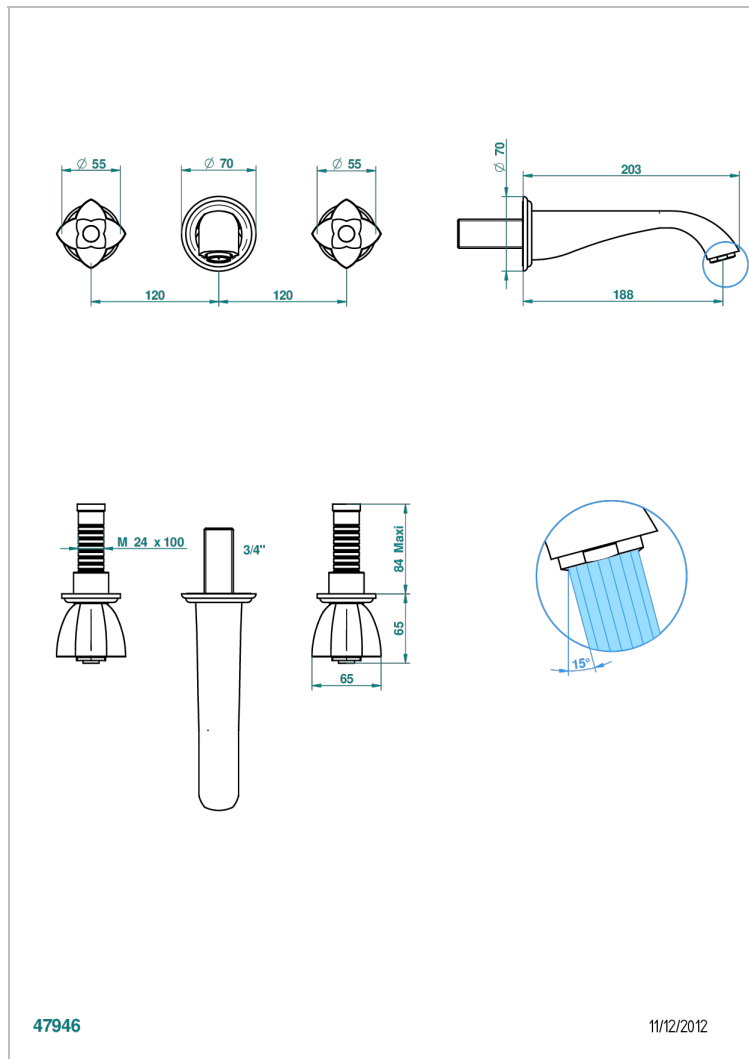

# PETALE DE CRISTAL - BLUE CRYSTAL

U6B-40GB

Trim only for wall mounted 3-hole basin mixer

47946

11/12/2012

## CHARACTERISTIC

- Pétale de Cristal - Blue crystal
- Trim only for wall mounted 3-hole basin mixer

## RELATED SKU'S

- Ref. G00-40AC Rough parts for wall mounted 3 hole mixer, cross handle version
- Ref. G00-40AM Rough parts for wall mounted 3 hole mixer, lever handle version