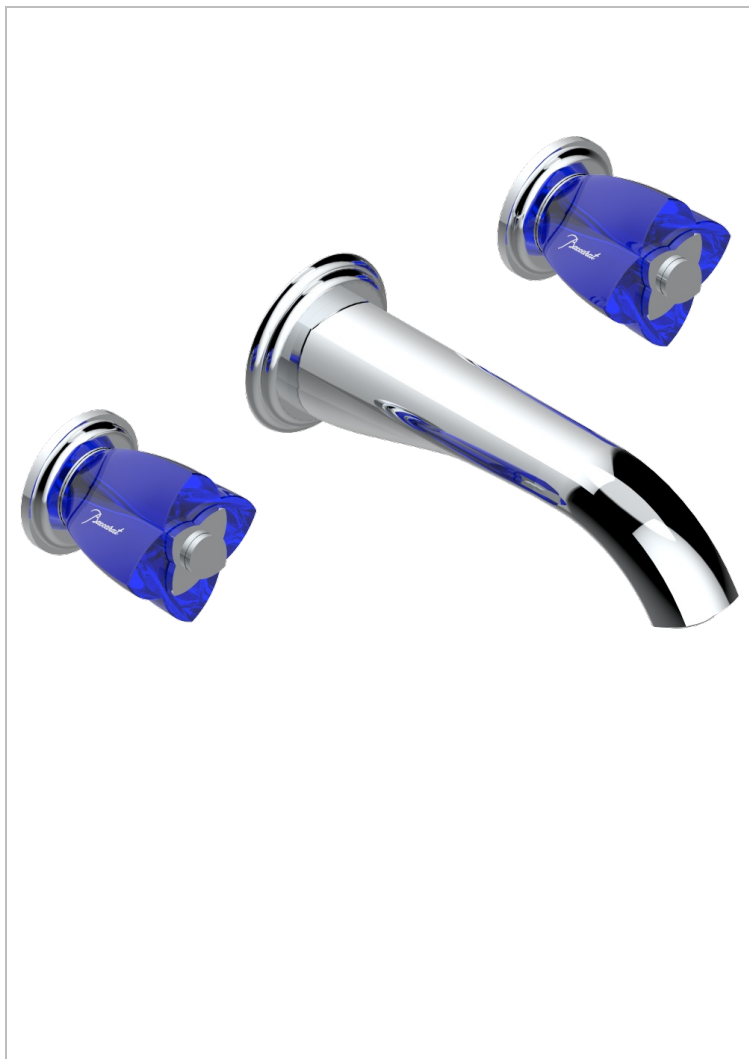

# PETALE DE CRISTAL - BLUE CRYSTAL

U6B-40GB

Trim only for wall mounted 3-hole basin mixer

47946

11/12/2012

## CHARACTERISTIC

- Pétale de Cristal - Blue crystal
- Trim only for wall mounted 3-hole basin mixer

## RELATED SKU'S

- Ref. G00-40AC Rough parts for wall mounted 3 hole mixer, cross handle version
- Ref. G00-40AM Rough parts for wall mounted 3 hole mixer, lever handle version

## AVAILABLE FINITIONS

Antique nickel - H28  
Black ceram - D30  
Blush PVD - H62  
Brass color PVD - H49  
Brown bronze color PVD - F33  
Gold color PVD - H52

Graphite PVD - H64  
Lacquered light bronze - D01  
Matt Umber PVD - H67  
Matt blush PVD - H60  
Matt brass color PVD - H50  
Matt brown bronze color PVD - F34