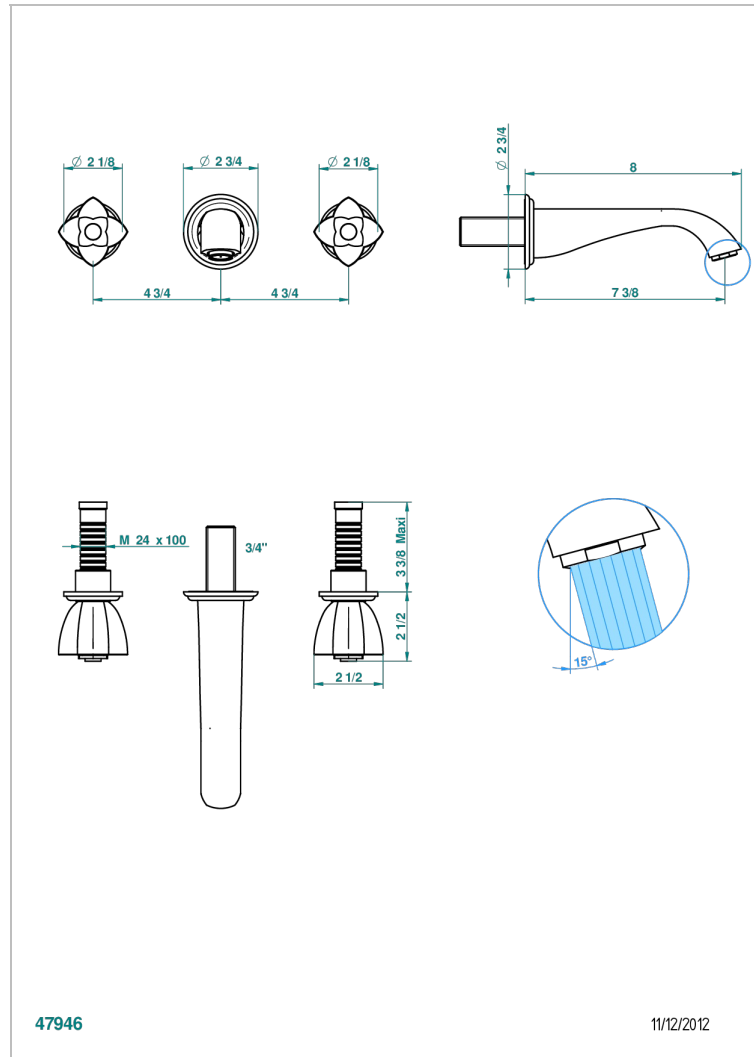

# PETALE DE CRISTAL - BLUE CRYSTAL

U6B-40GB

Trim only for wall mounted 3-hole basin mixer

THG<sup>®</sup>  
PARIS

47946

11/12/2012

## CHARACTERISTIC

- Pétale de Cristal - Blue crystal
- Trim only for wall mounted 3-hole basin mixer

## RELATED SKU'S

- Ref. G00-40AC Rough parts for wall mounted 3 hole mixer, cross handle version
- Ref. G00-40AM Rough parts for wall mounted 3 hole mixer, lever handle version