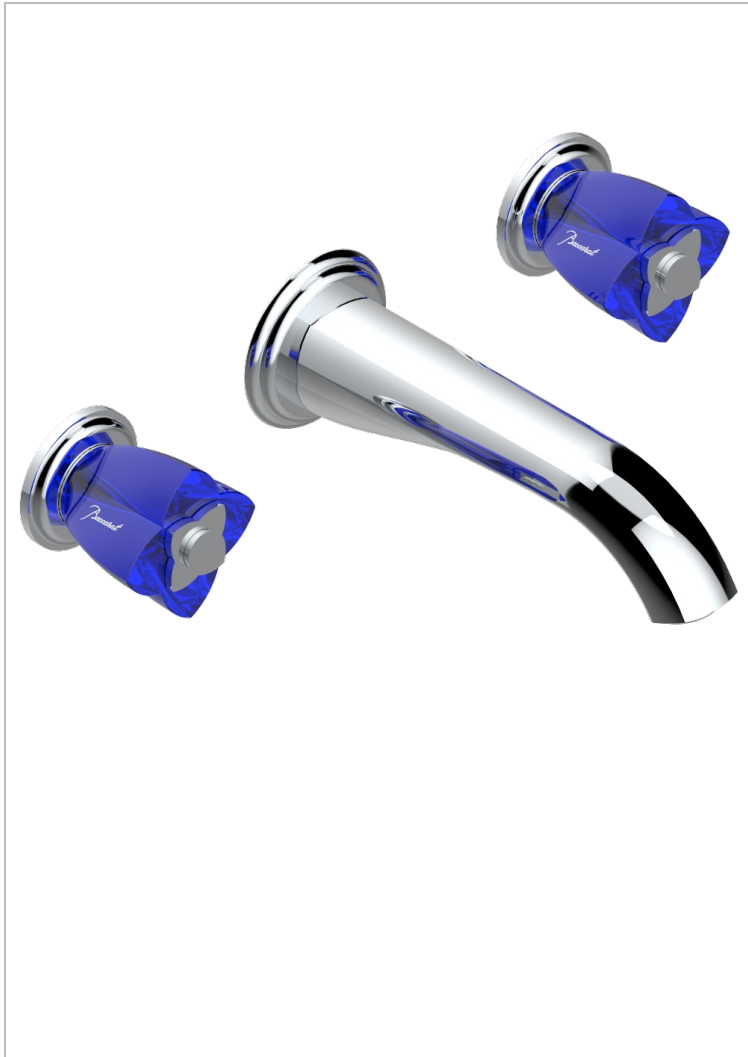

# PETALE DE CRISTAL - BLUE CRYSTAL

U6B-40GB

Trim only for wall mounted 3-hole basin mixer

THG<sup>®</sup>  
PARIS

47946

11/12/2012

## CHARACTERISTIC

- Pétale de Cristal - Blue crystal
- Trim only for wall mounted 3-hole basin mixer

## RELATED SKU'S

- Ref. G00-40AC Rough parts for wall mounted 3 hole mixer, cross handle version
- Ref. G00-40AM Rough parts for wall mounted 3 hole mixer, lever handle version

## AVAILABLE FINITIONS

Antique nickel - H28  
Black ceram - D30  
Blush PVD - H62  
Brass color PVD - H49  
Brown bronze color PVD - F33  
Gold color PVD - H52

Graphite PVD - H64  
Lacquered light bronze - D01  
Matt Umber PVD - H67  
Matt blush PVD - H60  
Matt brass color PVD - H50  
Matt brown bronze color PVD - F34