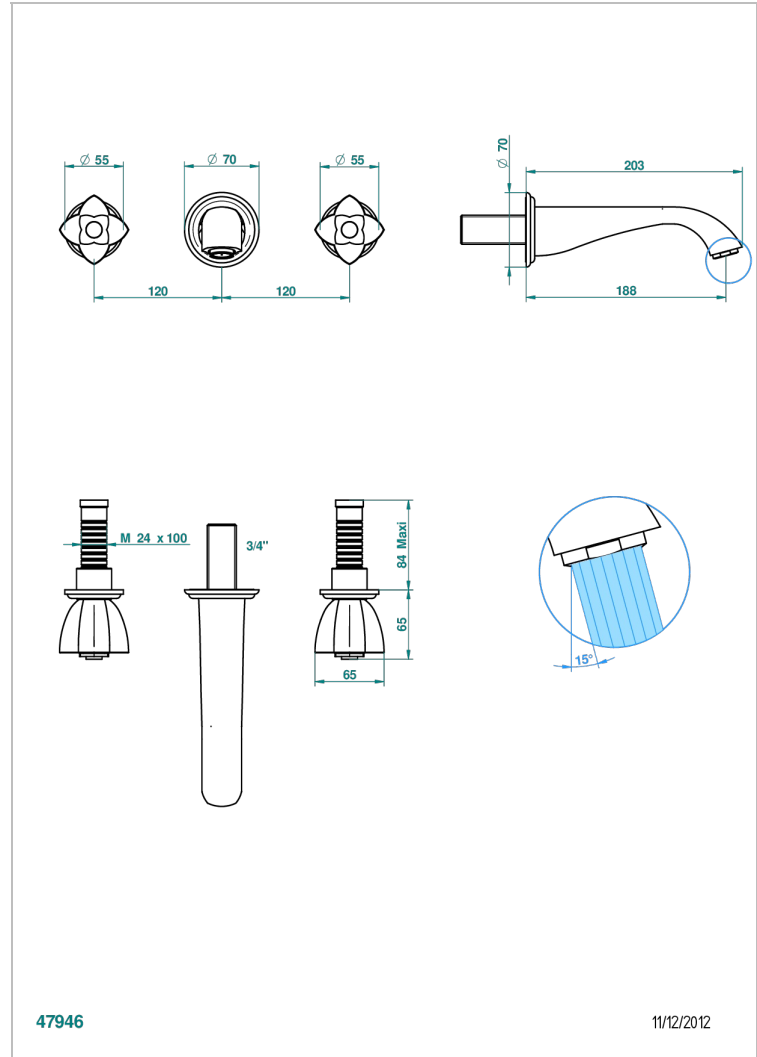

PETALE DE CRISTAL - BLUE CRYSTAL

U6B-40GB

Trim only for wall mounted 3-hole basin mixer

47946

11/12/2012

CHARACTERISTIC

- Pétale de Cristal - Blue crystal
- Trim only for wall mounted 3-hole basin mixer

TECHNICAL SPECS

- Recommandé : 3 bars (max. 5 bars) - Advised : 43,5 psi (max. 72 psi)
- 15 l/min à 3 bars (4 gpm at 43.5 psi)

RELATED SKU'S

- Ref. G00-40AC Rough parts for wall mounted 3 hole mixer, cross handle version
- Ref. G00-40AM Rough parts for wall mounted 3 hole mixer, lever handle version