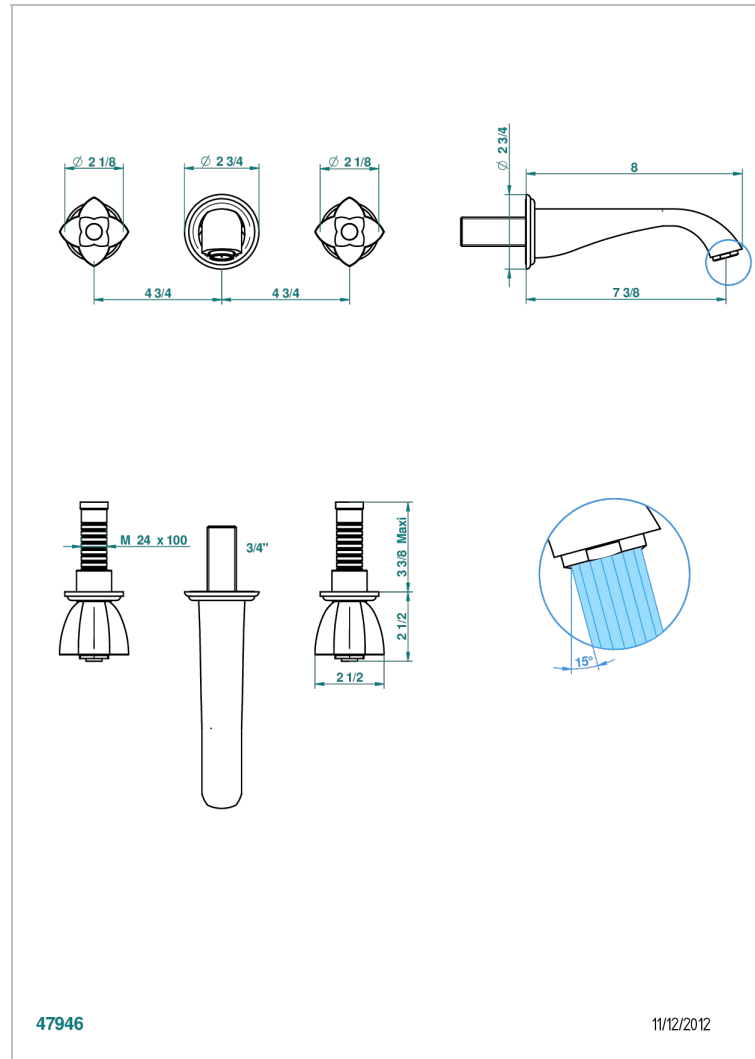

PETALE DE CRISTAL - BLUE CRYSTAL

U6B-40GB

Trim only for wall mounted 3-hole basin mixer

THG[®]
PARIS

47946

11/12/2012

CHARACTERISTIC

- Pétale de Cristal - Blue crystal
- Trim only for wall mounted 3-hole basin mixer

TECHNICAL SPECS

- Recommandé : 3 bars (max. 5 bars) - Advised : 43,5 psi (max. 72 psi)
- 15 l/min à 3 bars (4 gpm at 43.5 psi)

RELATED SKU'S

- Ref. G00-40AC Rough parts for wall mounted 3 hole mixer, cross handle version
- Ref. G00-40AM Rough parts for wall mounted 3 hole mixer, lever handle version