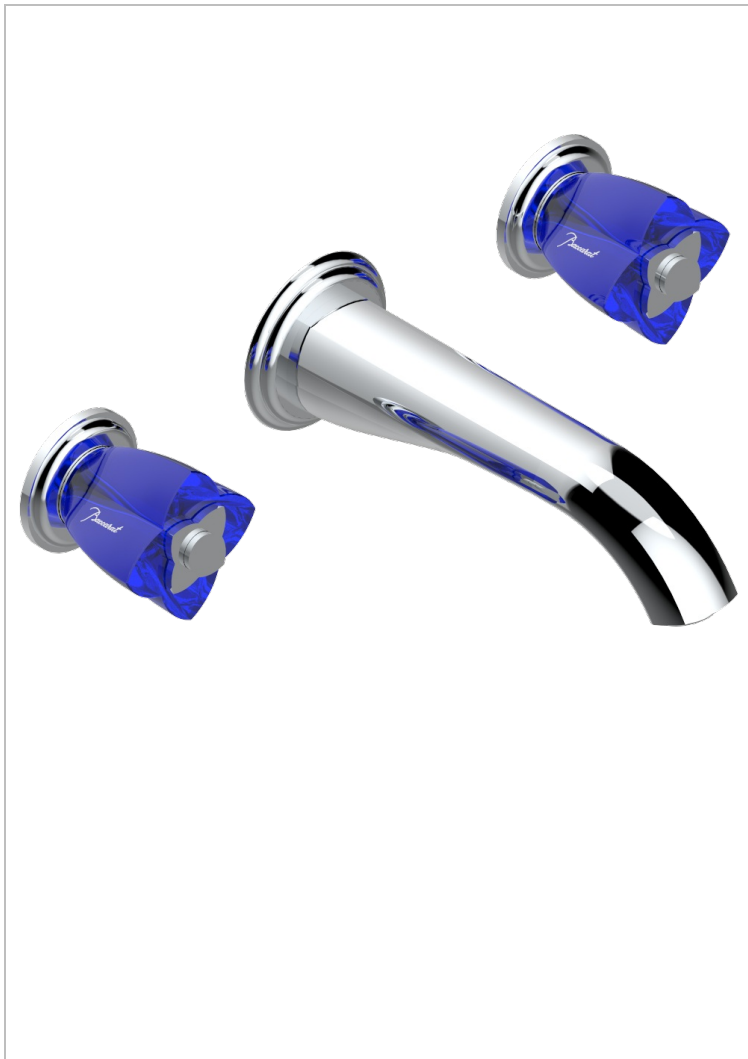

PETALE DE CRISTAL - BLUE CRYSTAL

U6B-40GB

Trim only for wall mounted 3-hole basin mixer

47946

11/12/2012

CHARACTERISTIC

- Pétale de Cristal - Blue crystal
- Trim only for wall mounted 3-hole basin mixer

TECHNICAL SPECS

- Recommandé : 3 bars (max. 5 bars) - Advised : 43,5 psi (max. 72 psi)
- 15 l/min à 3 bars (4 gpm at 43.5 psi)

RELATED SKU'S

- Ref. G00-40AC Rough parts for wall mounted 3 hole mixer, cross handle version
- Ref. G00-40AM Rough parts for wall mounted 3 hole mixer, lever handle version

AVAILABLE FINITIONS

Antique nickel - H28
Black ceram - D30
Blush PVD - H62
Brass color PVD - H49
Brown bronze color PVD - F33
Gold color PVD - H52

Graphite PVD - H64
Lacquered light bronze - D01
Matt Umber PVD - H67
Matt blush PVD - H60
Matt brass color PVD - H50
Matt brown bronze color PVD - F34