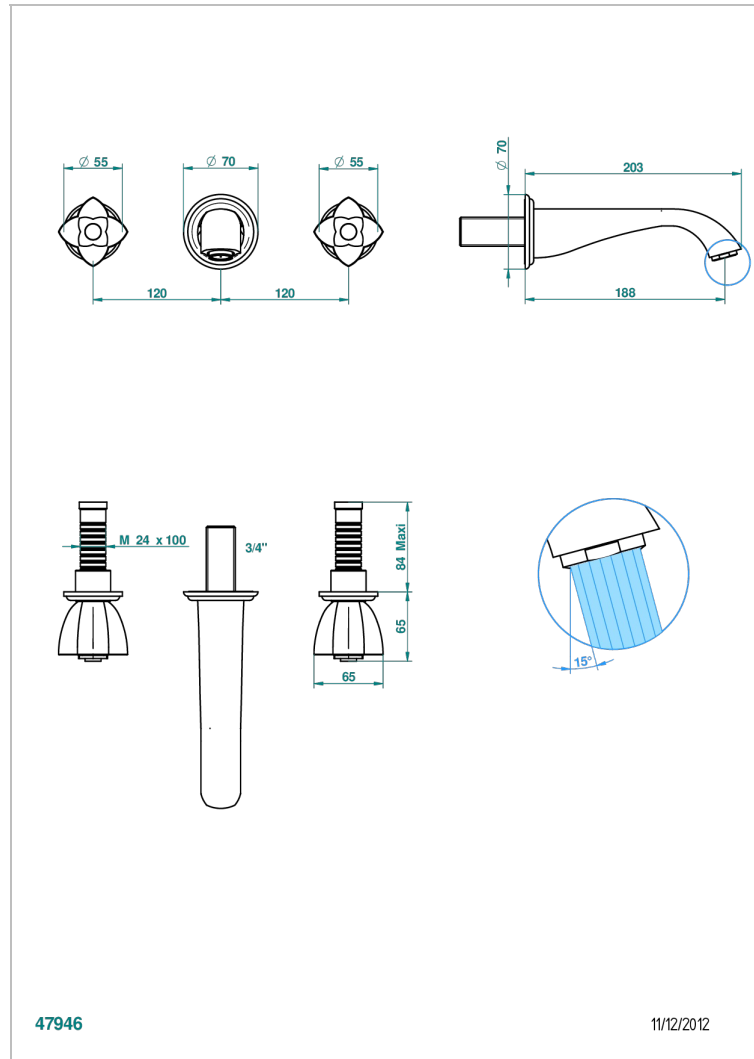

PETALE DE CRISTAL - BLUE CRYSTAL

U6B-40GB

Trim only for wall mounted 3-hole basin mixer

47946

11/12/2012

CHARACTERISTIC

- Pétale de Cristal - Blue crystal
- Trim only for wall mounted 3-hole basin mixer

TECHNICAL SPECS

- Recommandé : 3 bars (max. 5 bars) - Advised : 43,5 psi (max. 72 psi)
- 15 l/min à 3 bars (4 gpm at 43.5 psi)

RELATED SKU'S

- Ref. G00-40AC Rough parts for wall mounted 3 hole mixer, cross handle version
- Ref. G00-40AM Rough parts for wall mounted 3 hole mixer, lever handle version