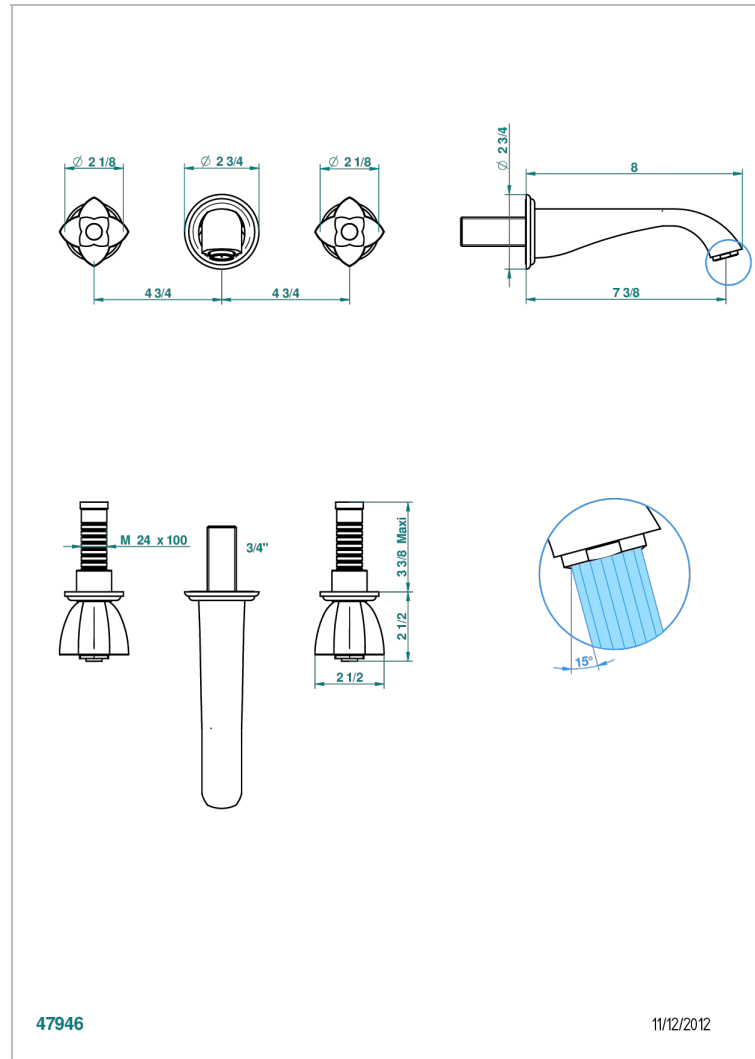

# PETALE DE CRISTAL - BLUE CRYSTAL

U6B-40GB

Trim only for wall mounted 3-hole basin mixer

THG<sup>®</sup>  
PARIS

47946

11/12/2012

## CHARACTERISTIC

- Pétale de Cristal - Blue crystal
- Trim only for wall mounted 3-hole basin mixer

## RELATED SKU'S

- Ref. G00-40AC Rough parts for wall mounted 3 hole mixer, cross handle version
- Ref. G00-40AM Rough parts for wall mounted 3 hole mixer, lever handle version