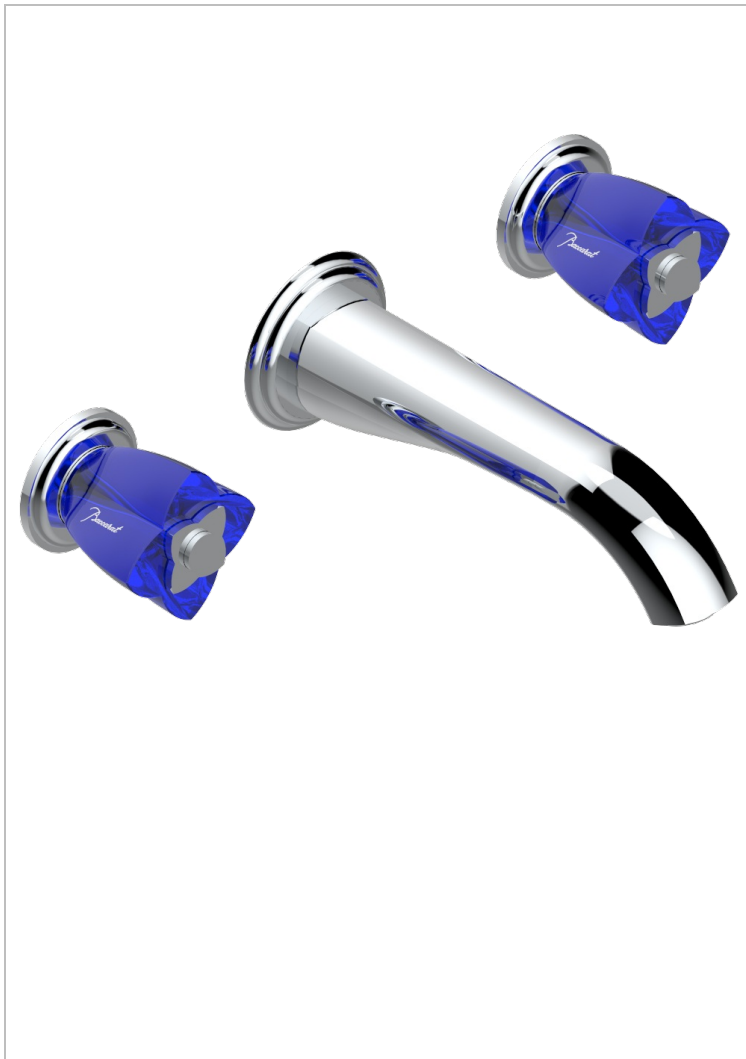

# PETALE DE CRISTAL - BLUE CRYSTAL

U6B-40GB

Trim only for wall mounted 3-hole basin mixer

THG<sup>®</sup>  
PARIS

47946

11/12/2012

## CHARACTERISTIC

- Pétale de Cristal - Blue crystal
- Trim only for wall mounted 3-hole basin mixer

## RELATED SKU'S

- Ref. G00-40AC Rough parts for wall mounted 3 hole mixer, cross handle version
- Ref. G00-40AM Rough parts for wall mounted 3 hole mixer, lever handle version

## AVAILABLE FINITIONS

Antique nickel - H28  
Black ceram - D30  
Blush PVD - H62  
Brass color PVD - H49  
Brown bronze color PVD - F33  
Gold color PVD - H52

Graphite PVD - H64  
Lacquered light bronze - D01  
Matt Umber PVD - H67  
Matt blush PVD - H60  
Matt brass color PVD - H50  
Matt brown bronze color PVD - F34