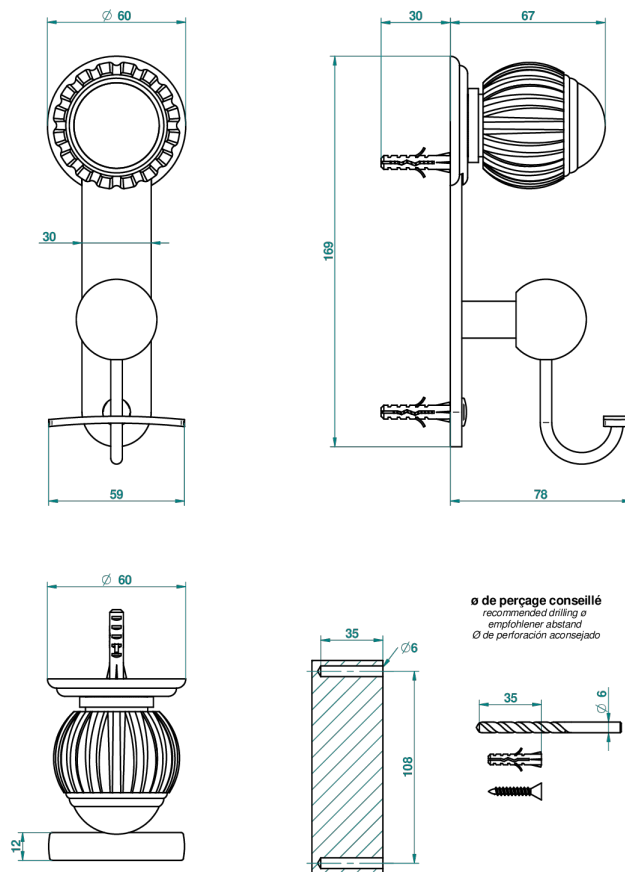

VOGUE MALACHITE

A8M-510

Robe hook

THG[®]
PARIS

47945

06/12/2012

CHARACTERISTIC

- Vogue Malachite
- Robe hook