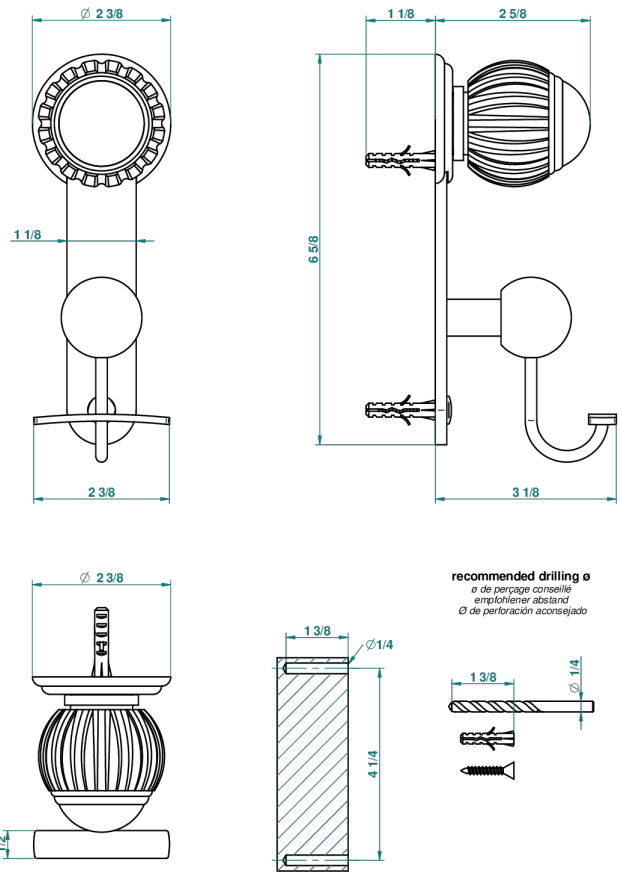

VOGUE MALACHITE

A8M-510

Robe hook

47945

06/12/2012

CHARACTERISTIC

- Vogue Malachite
- Robe hook

AVAILABLE FINITIONS