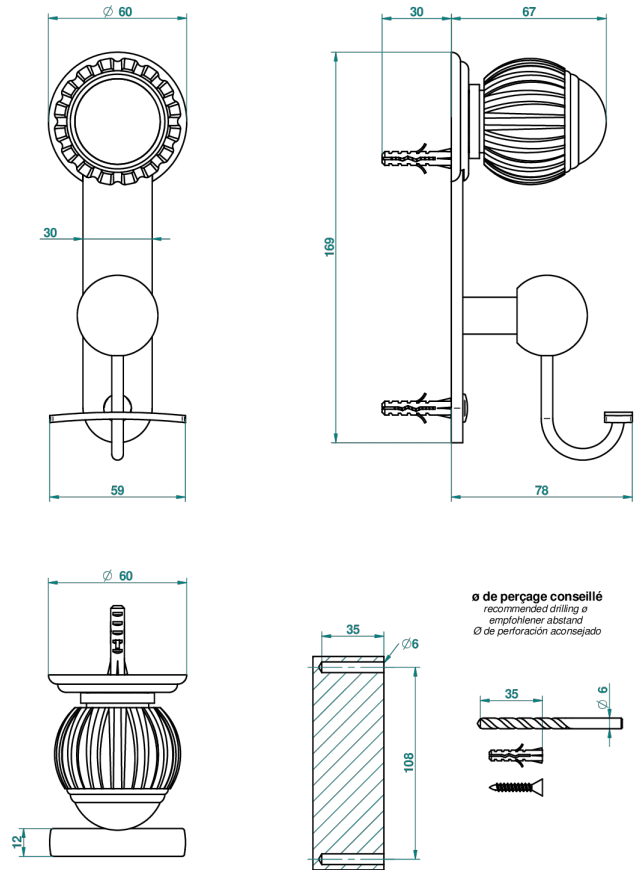

VOGUE MALACHITE

A8M-510

Robe hook

47945

06/12/2012

CHARACTERISTIC

- Vogue Malachite
- Robe hook

AVAILABLE FINITIONS