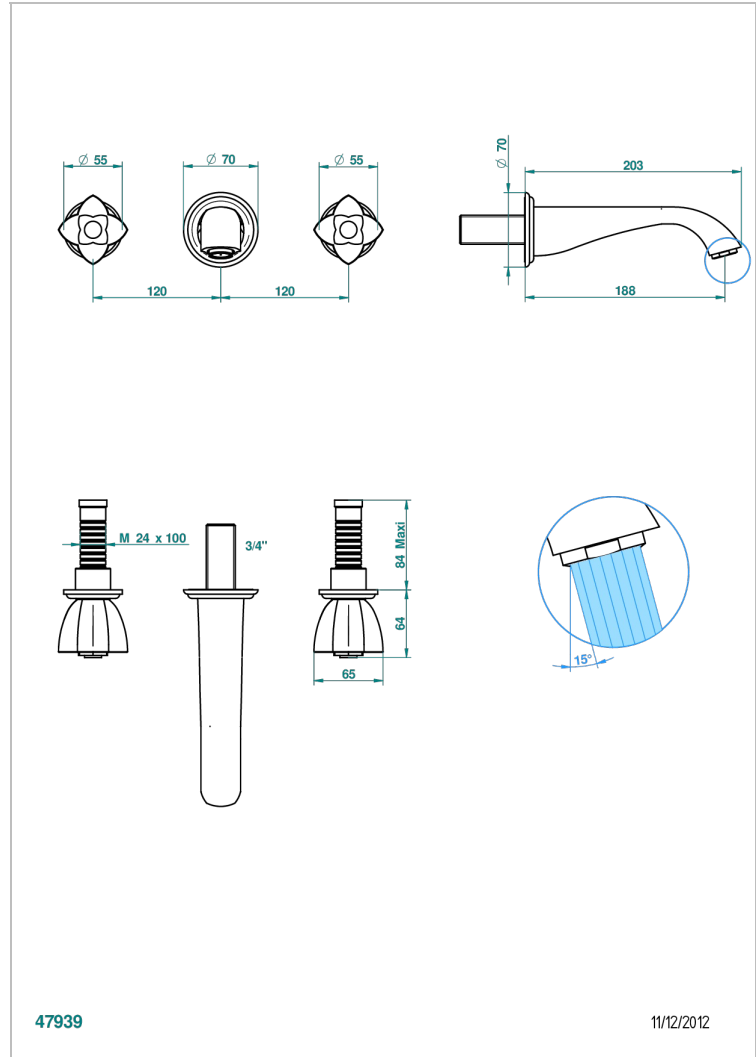

PETALE DE CRISTAL - CLEAR CRYSTAL

U6A-41GB

Trim for wall mounted 3-hole bath set only

47939

11/12/2012

CHARACTERISTIC

- Pétale de Cristal - Clear crystal
- Trim for wall mounted 3-hole bath set only

TECHNICAL SPECS

- Recommandé : 3 bars (max. 5 bars) - Advised : 43,5 psi (max. 72 psi)
- Bec : 35 l/min à 3 bars
- Spout : 9.26 gpm at 43.5 psi

RELATED SKU'S

- Ref. G00-40AM/US Rough parts for wall set (one counter clockwise and one clockwise cartridges)