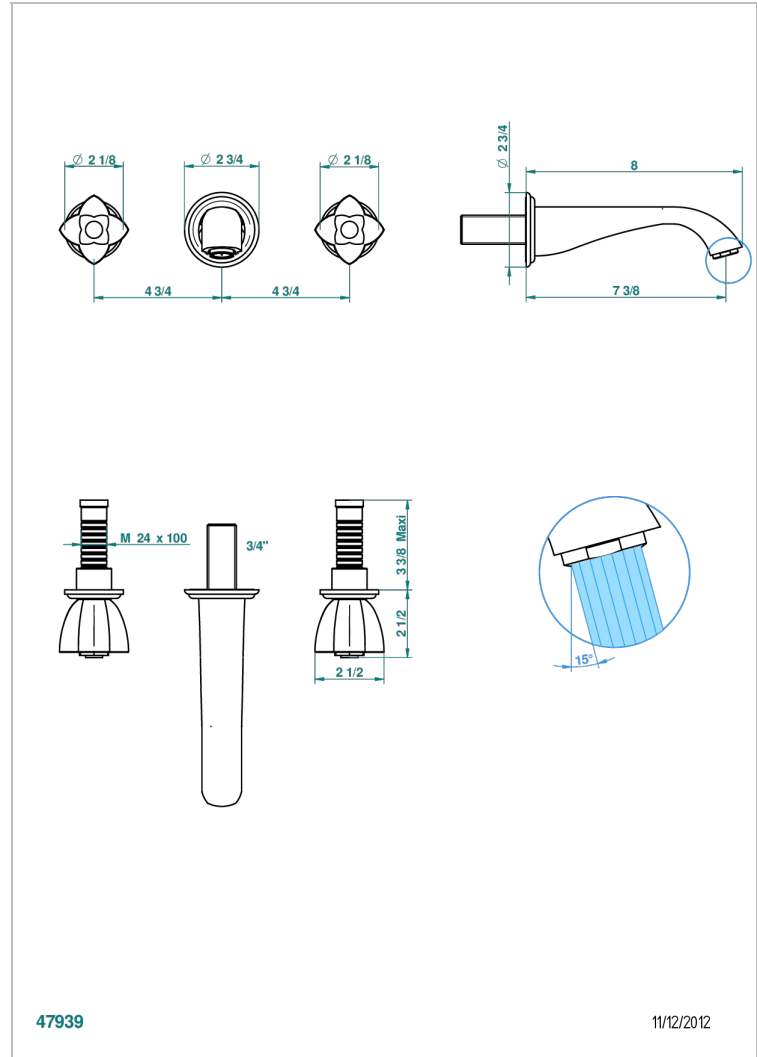

PETALE DE CRISTAL - CLEAR CRYSTAL

U6A-41GB

Trim for wall mounted 3-hole bath set only

47939

11/12/2012

CHARACTERISTIC

- Pétale de Cristal - Clear crystal
- Trim for wall mounted 3-hole bath set only

TECHNICAL SPECS

- Recommandé : 3 bars (max. 5 bars) - Advised : 43,5 psi (max. 72 psi)
- Bec : 35 l/min à 3 bars
- Spout : 9.26 gpm at 43.5 psi

RELATED SKU'S

- Ref. G00-40AM/US Rough parts for wall set (one counter clockwise and one clockwise cartridges)