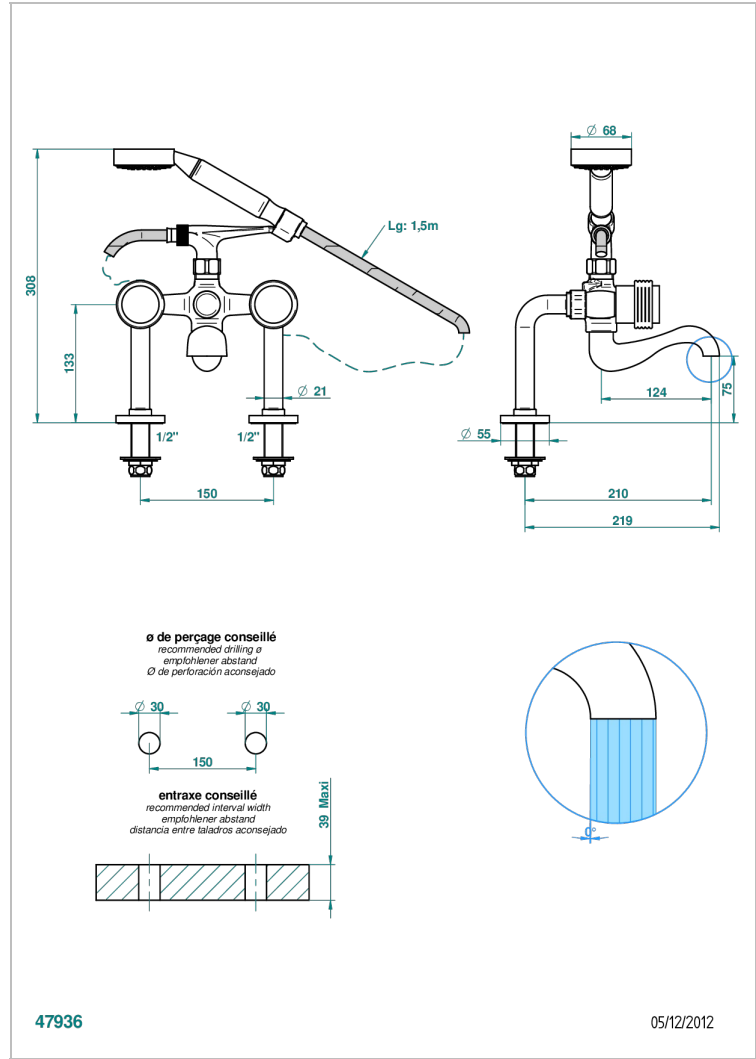

# DIPLOMATE GROOVED RINGS

U4B-13G

Rim mounted 2-hole bath/telephone shower mixer, shower and hose

## CHARACTERISTIC

- ACS : 21ACCLY034

## TECHNICAL SPECS

- Recommandé : 3 bars (max. 5 bars) - Advised : 43,5 psi (max. 72 psi)
- Bec : 75 l/min à 3 bars - Douchette : 9,5 l/min à 3 bars
- Spout : 19,8 gpm at 43.5 psi - Handshower : 2.5 gpm at 43.5 psi