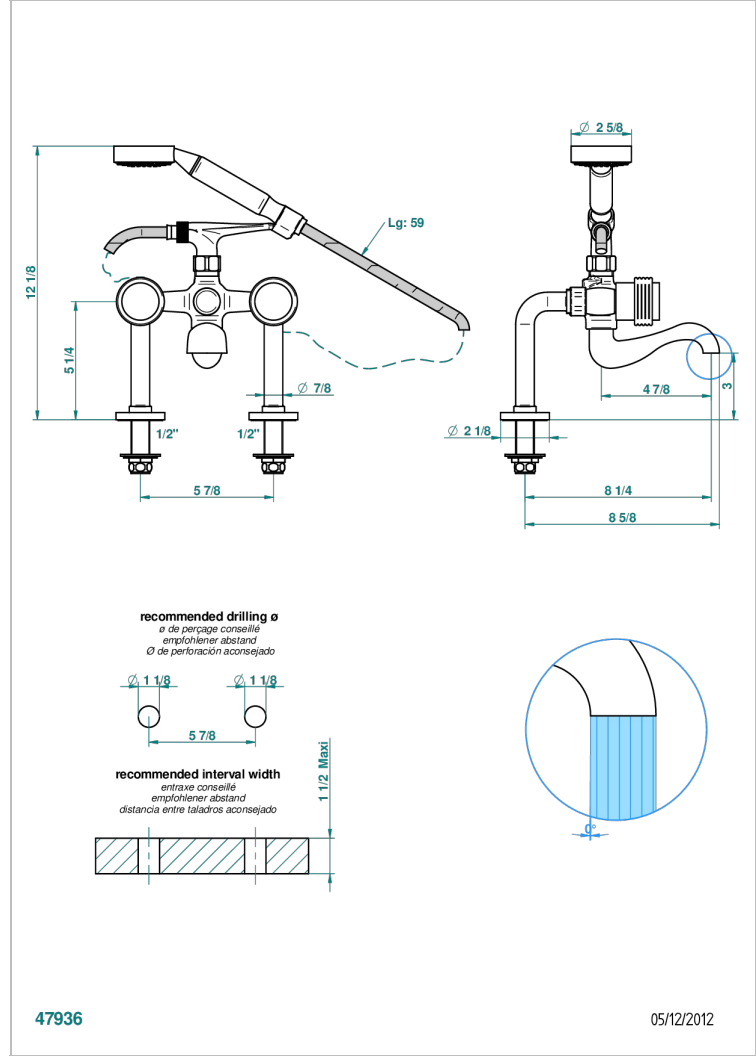

DIPLOMATE GROOVED RINGS

U4B-13G

Rim mounted 2-hole bath/telephone shower mixer, shower and hose

CHARACTERISTIC

- ACS : 21ACCLY034

TECHNICAL SPECS

- Recommandé : 3 bars (max. 5 bars) - Advised : 43,5 psi (max. 72 psi)
- Bec : 75 l/min à 3 bars - Douchette : 9,5 l/min à 3 bars
- Spout : 19,8 gpm at 43.5 psi - Handshower : 2.5 gpm at 43.5 psi

STANDARDS

AVAILABLE FINITIONS

Antique nickel - H28
Black ceram - D30
Blush PVD - H62
Brass color PVD - H49
Brown bronze color PVD - F33
Gold color PVD - H52

Graphite PVD - H64
Lacquered light bronze - D01
Matt Umber PVD - H67
Matt blush PVD - H60
Matt brass color PVD - H50
Matt brown bronze color PVD - F34