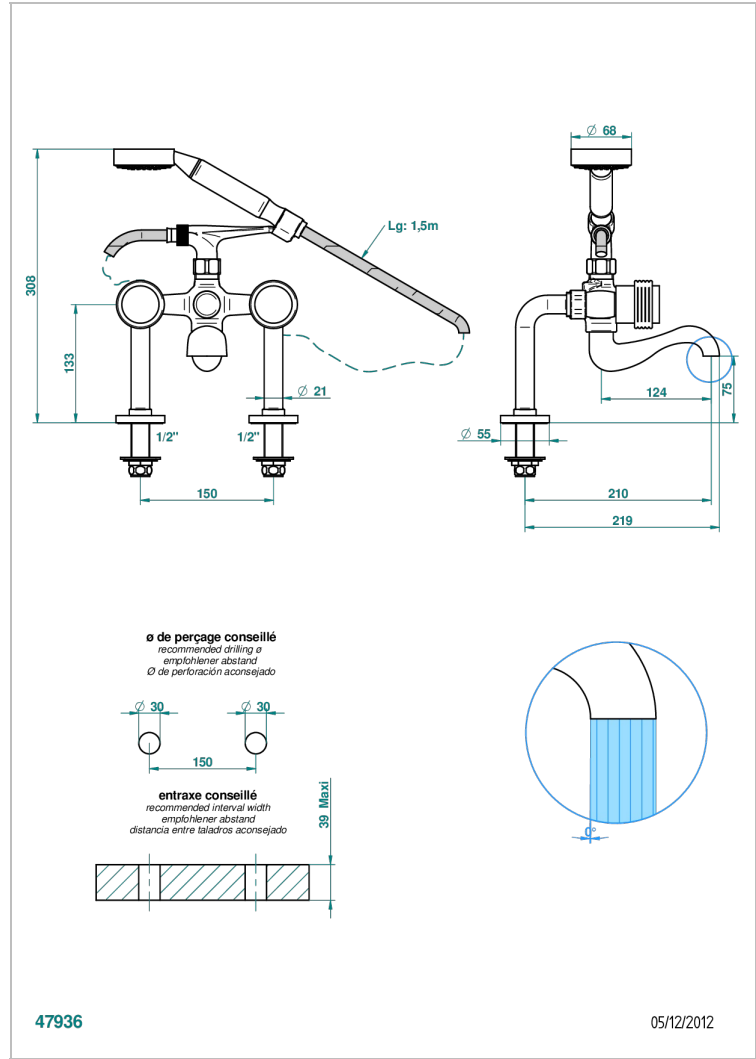

DIPLOMATE GROOVED RINGS

U4B-13G

Rim mounted 2-hole bath/telephone shower mixer, shower and hose

CHARACTERISTIC

- ACS : 21ACCLY034

TECHNICAL SPECS

- Recommandé : 3 bars (max. 5 bars) - Advised : 43,5 psi (max. 72 psi)
- Bec : 75 l/min à 3 bars - Douchette : 9,5 l/min à 3 bars
- Spout : 19,8 gpm at 43.5 psi - Handshower : 2.5 gpm at 43.5 psi

STANDARDS

AVAILABLE FINITIONS

Antique nickel - H28
 Black ceram - D30
 Blush PVD - H62
 Brass color PVD - H49
 Brown bronze color PVD - F33
 Gold color PVD - H52

Graphite PVD - H64
 Lacquered light bronze - D01
 Matt Umber PVD - H67
 Matt blush PVD - H60
 Matt brass color PVD - H50
 Matt brown bronze color PVD - F34