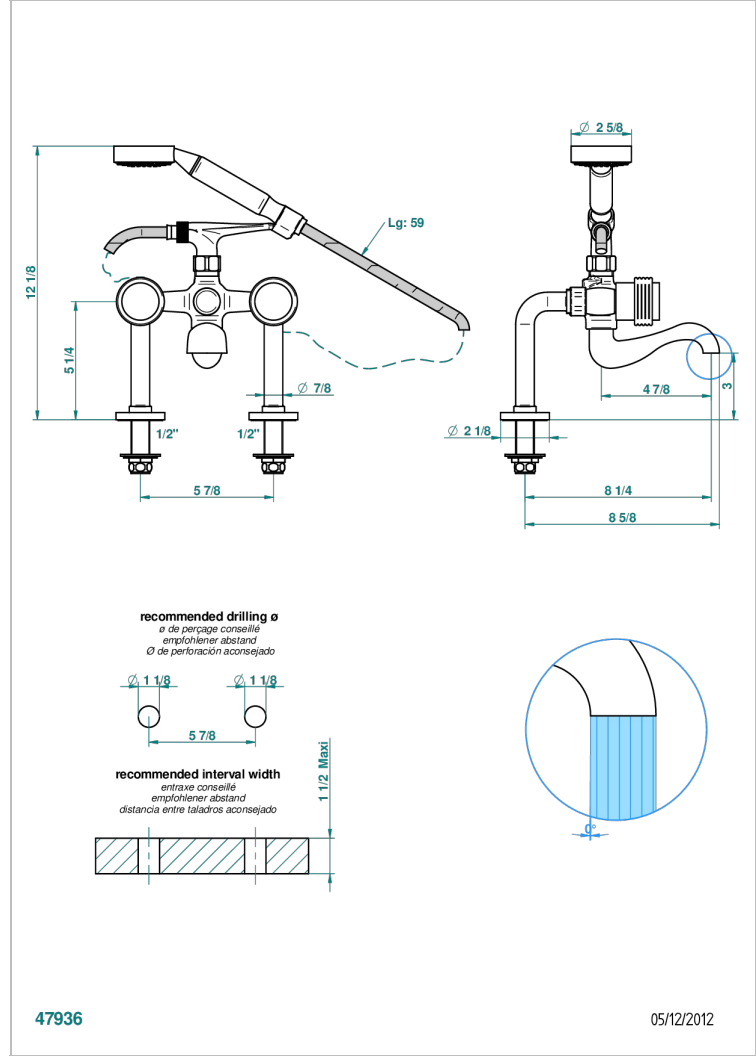

# DIPLOMATE GROOVED RINGS

U4B-13G

Rim mounted 2-hole bath/telephone shower mixer, shower and hose

## CHARACTERISTIC

- ACS : 21ACCLY034

## TECHNICAL SPECS

- Recommandé : 3 bars (max. 5 bars) - Advised : 43,5 psi (max. 72 psi)
- Bec : 75 l/min à 3 bars - Douchette : 9,5 l/min à 3 bars
- Spout : 19,8 gpm at 43.5 psi - Handshower : 2.5 gpm at 43.5 psi