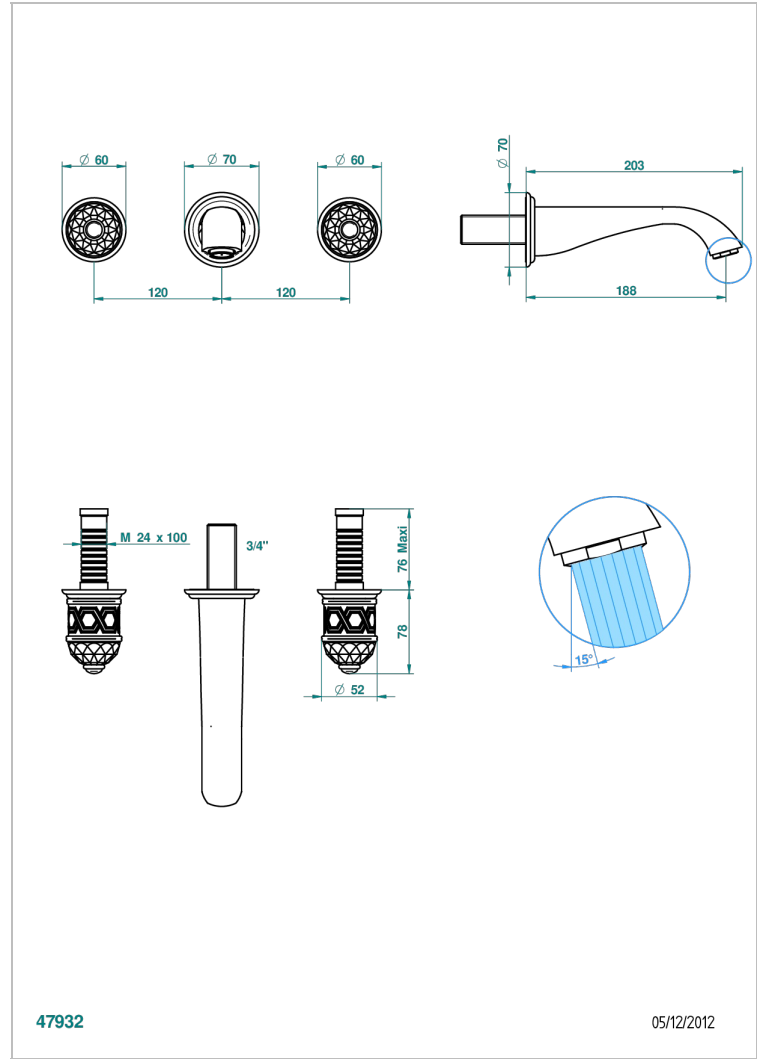

DUOMO CRYSTAL

U4F-41GB

Trim for wall mounted 3-hole bath set only

THG[®]
PARIS

CHARACTERISTIC

- Duomo Crystal
- Trim for wall mounted 3-hole bath set only

TECHNICAL SPECS

- Recommandé : 3 bars (max. 5 bars) - Advised : 43,5 psi (max. 72 psi)
- Bec : 35 l/min à 3 bars
- Spout : 9.26 gpm at 43.5 psi

RELATED SKU'S

- Ref. G00-40AM/US Rough parts for wall set (one counter clockwise and one clockwise cartridges)

AVAILABLE FINITIONS

Black ceram - D30
Blush PVD - H62
Brass color PVD - H49
Brown bronze color PVD - F33
Chrome polished - A02
Chrome polished / gold polished - G02