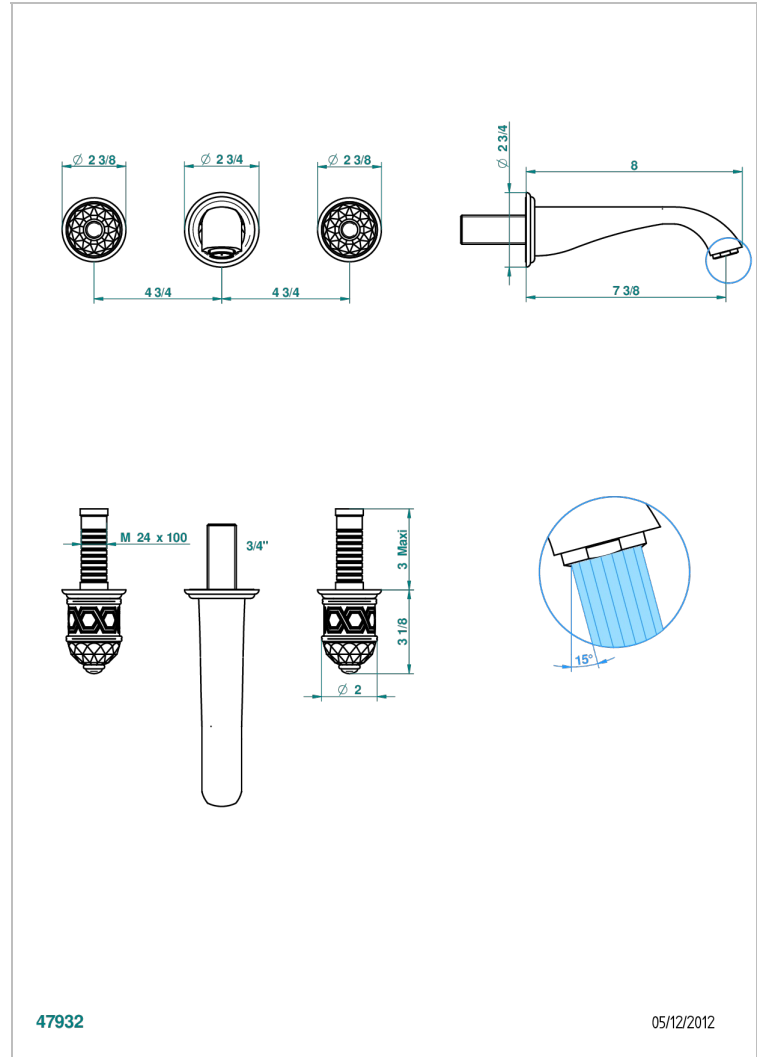

# DUOMO CRYSTAL

U4F-41GB

Trim for wall mounted 3-hole bath set only

## CHARACTERISTIC

- Duomo Crystal
- Trim for wall mounted 3-hole bath set only

## TECHNICAL SPECS

- Recommandé : 3 bars (max. 5 bars) - Advised : 43,5 psi (max. 72 psi)
- Bec : 35 l/min à 3 bars
- Spout : 9.26 gpm at 43.5 psi

## RELATED SKU'S

- Ref. G00-40AM/US Rough parts for wall set (one counter clockwise and one clockwise cartridges)