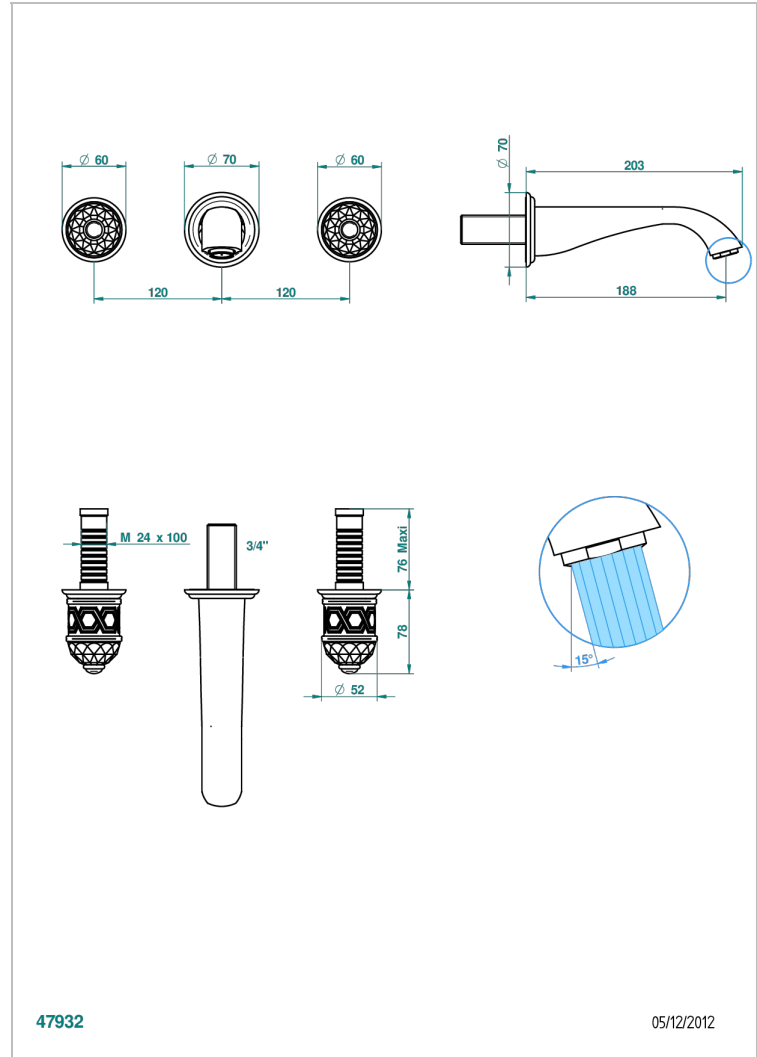

DUOMO CRYSTAL

U4F-41GB

Trim only for wall mounted 3-hole bath mixer

47932

05/12/2012

CHARACTERISTIC

- Duomo Crystal
- Trim only for wall mounted 3-hole bath mixer

TECHNICAL SPECS

- Recommandé : 3 bars (max. 5 bars) - Advised : 43,5 psi (max. 72 psi)
- Bec : 35 l/min à 3 bars
- Spout : 9.26 gpm at 43.5 psi

RELATED SKU'S

- Ref. G00-40AC Rough parts for wall mounted 3 hole mixer, cross handle version
- Ref. G00-40AM Rough parts for wall mounted 3 hole mixer, lever handle version