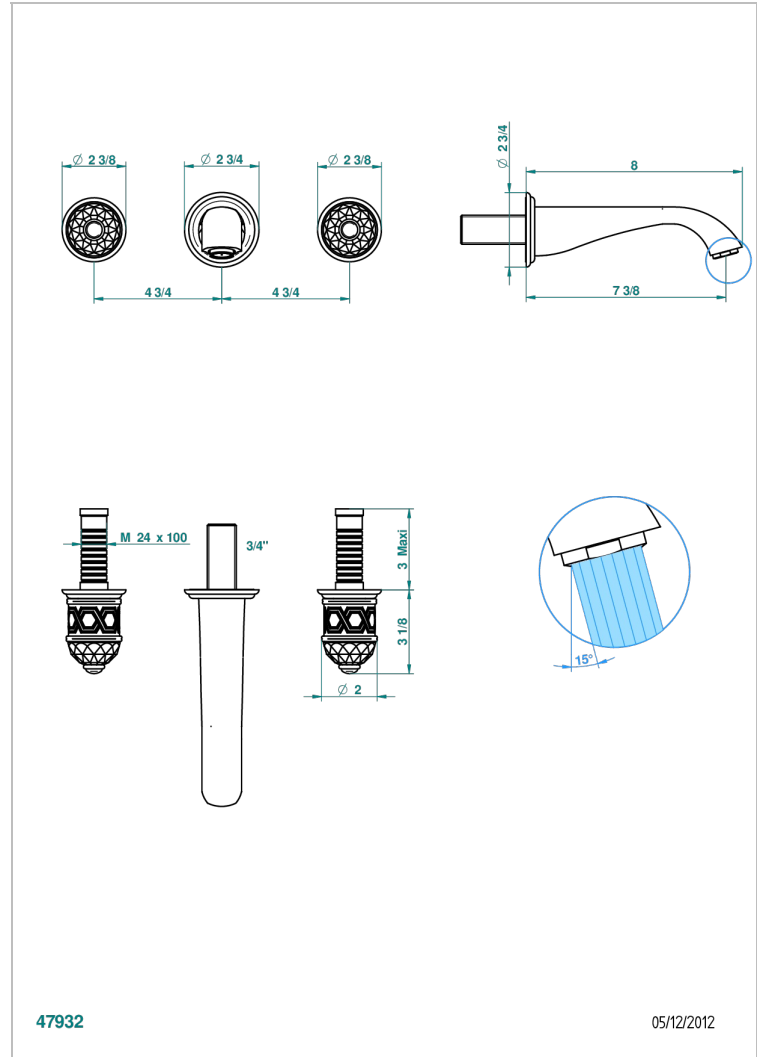

DUOMO CRYSTAL

U4F-41GB

Trim only for wall mounted 3-hole bath mixer

CHARACTERISTIC

- Duomo Crystal
- Trim only for wall mounted 3-hole bath mixer

TECHNICAL SPECS

- Recommandé : 3 bars (max. 5 bars) - Advised : 43,5 psi (max. 72 psi)
- Bec : 35 l/min à 3 bars
- Spout : 9.26 gpm at 43.5 psi

RELATED SKU'S

- Ref. G00-40AC Rough parts for wall mounted 3 hole mixer, cross handle version
- Ref. G00-40AM Rough parts for wall mounted 3 hole mixer, lever handle version

AVAILABLE FINITIONS

Antique nickel - H28
Black ceram - D30
Blush PVD - H62
Brass color PVD - H49
Brown bronze color PVD - F33
Gold color PVD - H52

Nickel color PVD - H55
Polished chrome (color finish) - A02
Polished chrome / Polished gold (color finish) - G02
Polished gold (color finish) - F01
Polished nickel - B01
Soft gold - F30

Soft matt gold - F31
Umber PVD - H66
Varnished matt antique red copper (color finish) - H07