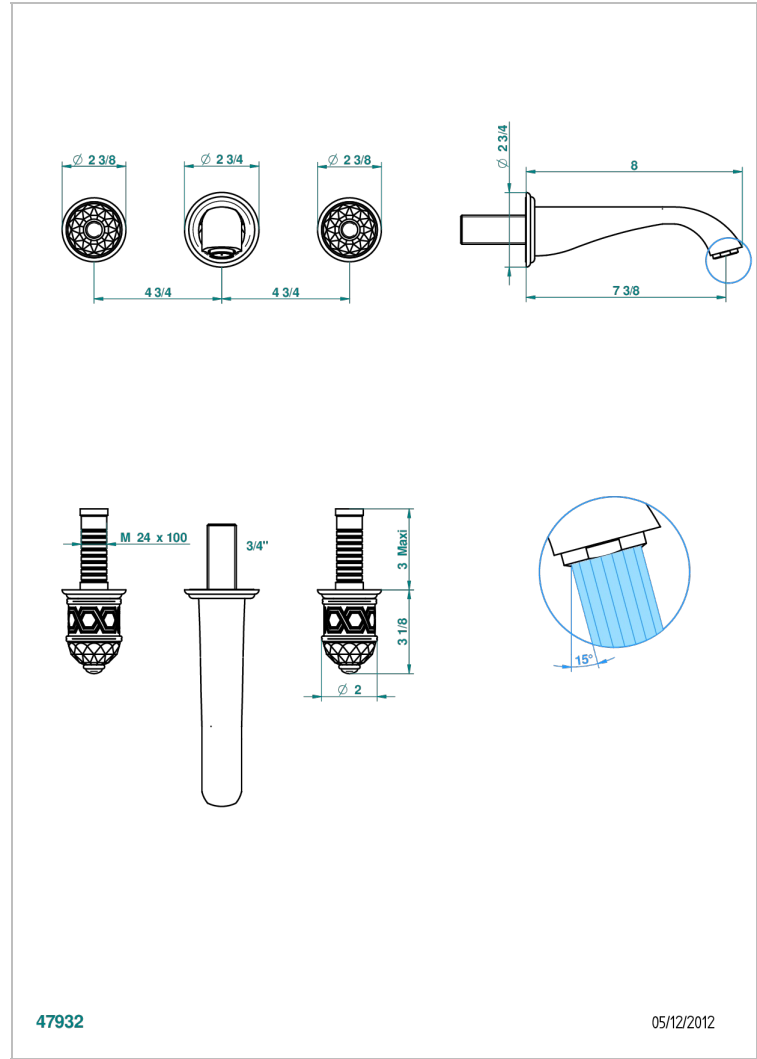

DUOMO CRYSTAL

U4F-41GB

Trim only for wall mounted 3-hole bath mixer

THG[®]
PARIS

CHARACTERISTIC

- Duomo Crystal
- Trim only for wall mounted 3-hole bath mixer

TECHNICAL SPECS

- Recommandé : 3 bars (max. 5 bars) - Advised : 43,5 psi (max. 72 psi)
- Bec : 35 l/min à 3 bars
- Spout : 9.26 gpm at 43.5 psi

RELATED SKU'S

- Ref. G00-40AC Rough parts for wall mounted 3 hole mixer, cross handle version
- Ref. G00-40AM Rough parts for wall mounted 3 hole mixer, lever handle version

AVAILABLE FINITIONS

Antique nickel - H28
Black ceram - D30
Blush PVD - H62
Brass color PVD - H49
Brown bronze color PVD - F33
Gold color PVD - H52

Nickel color PVD - H55
Polished chrome (color finish) - A02
Polished chrome / Polished gold (color finish) - G02
Polished gold (color finish) - F01
Polished nickel - B01
Soft gold - F30

Soft matt gold - F31
Umber PVD - H66
Varnished matt antique red copper (color finish) - H07