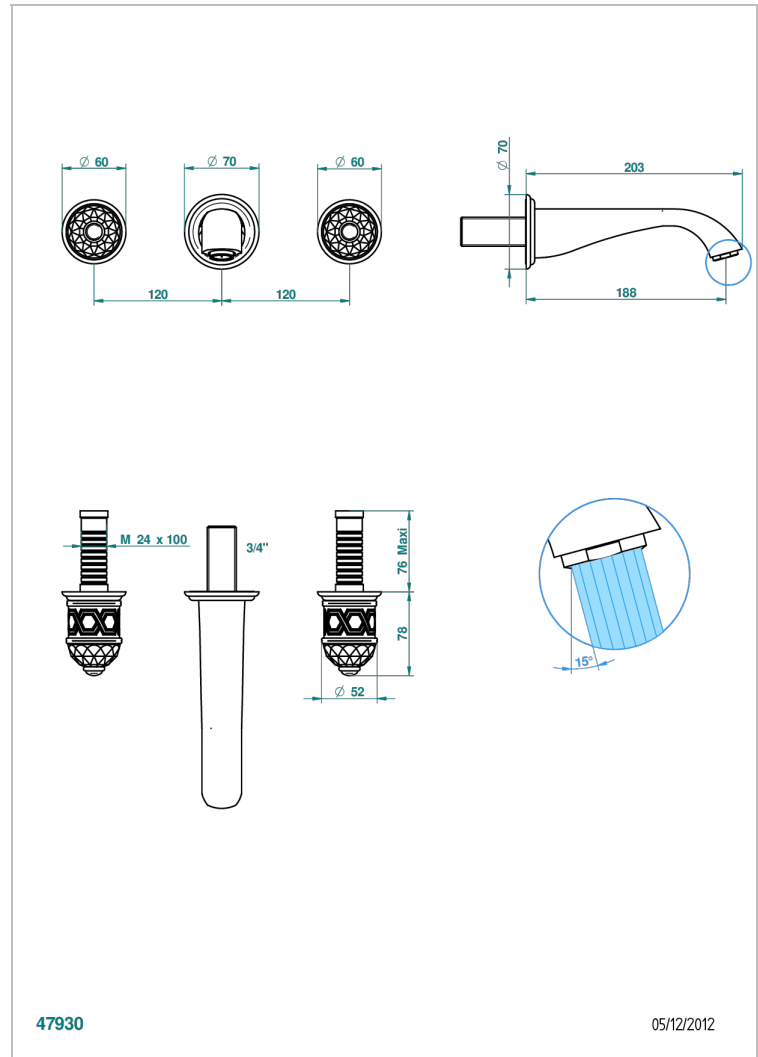

DUOMO CRYSTAL

U4F-40GB

Trim only for wall mounted 3-hole basin mixer

THG[®]
PARIS

CHARACTERISTIC

- Duomo Crystal
- Trim only for wall mounted 3-hole basin mixer

TECHNICAL SPECS

- Recommandé : 3 bars (max. 5 bars) - Advised : 43,5 psi (max. 72 psi)
- 15 l/min à 3 bars (4 gpm at 43.5 psi)

RELATED SKU'S

- Ref. G00-40AC Rough parts for wall mounted 3 hole mixer, cross handle version
- Ref. G00-40AM Rough parts for wall mounted 3 hole mixer, lever handle version

AVAILABLE FINITIONS

Antique nickel - H28
Black ceram - D30
Blush PVD - H62
Brass color PVD - H49
Brown bronze color PVD - F33
Gold color PVD - H52

Nickel color PVD - H55
Polished chrome (color finish) - A02
Polished chrome / Polished gold (color finish) - G02
Polished gold (color finish) - F01
Polished nickel - B01
Soft gold - F30

Soft matt gold - F31
Umber PVD - H66
Varnished matt antique red copper (color finish) - H07