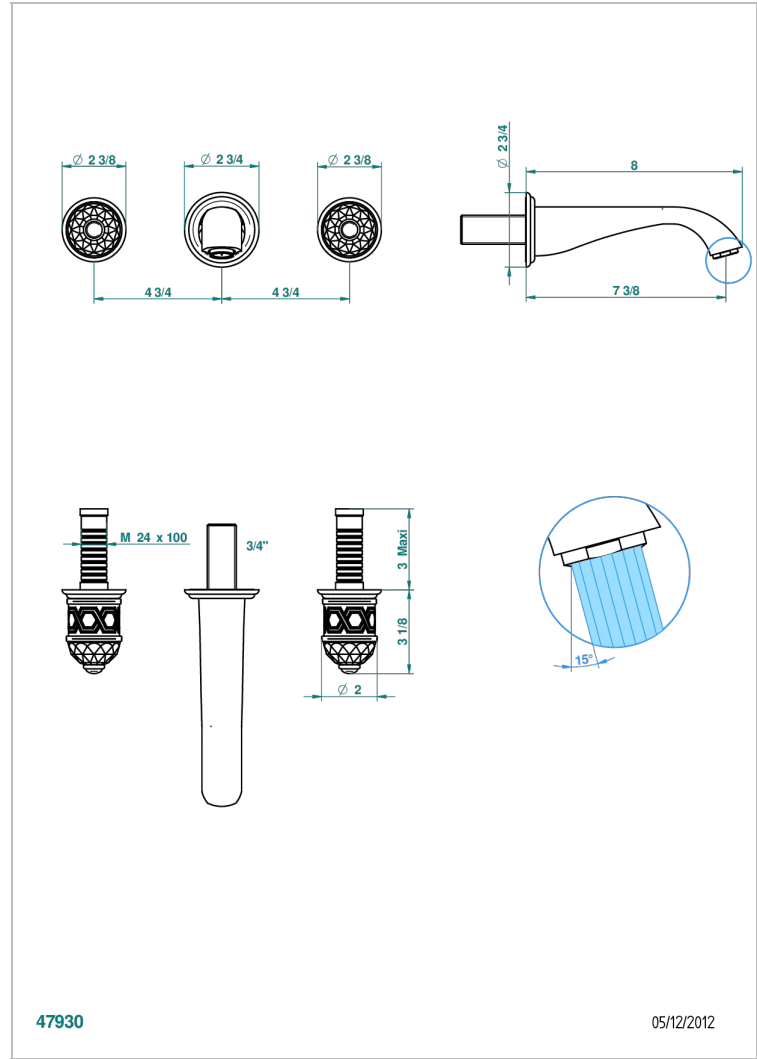

DUOMO CRYSTAL

U4F-40GB

Trim only for wall mounted 3-hole basin mixer

THG[®]
PARIS

CHARACTERISTIC

- Duomo Crystal
- Trim only for wall mounted 3-hole basin mixer

TECHNICAL SPECS

- Recommandé : 3 bars (max. 5 bars) - Advised : 43,5 psi (max. 72 psi)
- 15 l/min à 3 bars (4 gpm at 43.5 psi)

RELATED SKU'S

- Ref. G00-40AC Rough parts for wall mounted 3 hole mixer, cross handle version
- Ref. G00-40AM Rough parts for wall mounted 3 hole mixer, lever handle version

AVAILABLE FINITIONS

Antique nickel - H28
Black ceram - D30
Blush PVD - H62
Brass color PVD - H49
Brown bronze color PVD - F33
Gold color PVD - H52

Nickel color PVD - H55
Polished chrome (color finish) - A02
Polished chrome / Polished gold (color finish) - G02
Polished gold (color finish) - F01
Polished nickel - B01
Soft gold - F30

Soft matt gold - F31
Umber PVD - H66
Varnished matt antique red copper (color finish) - H07