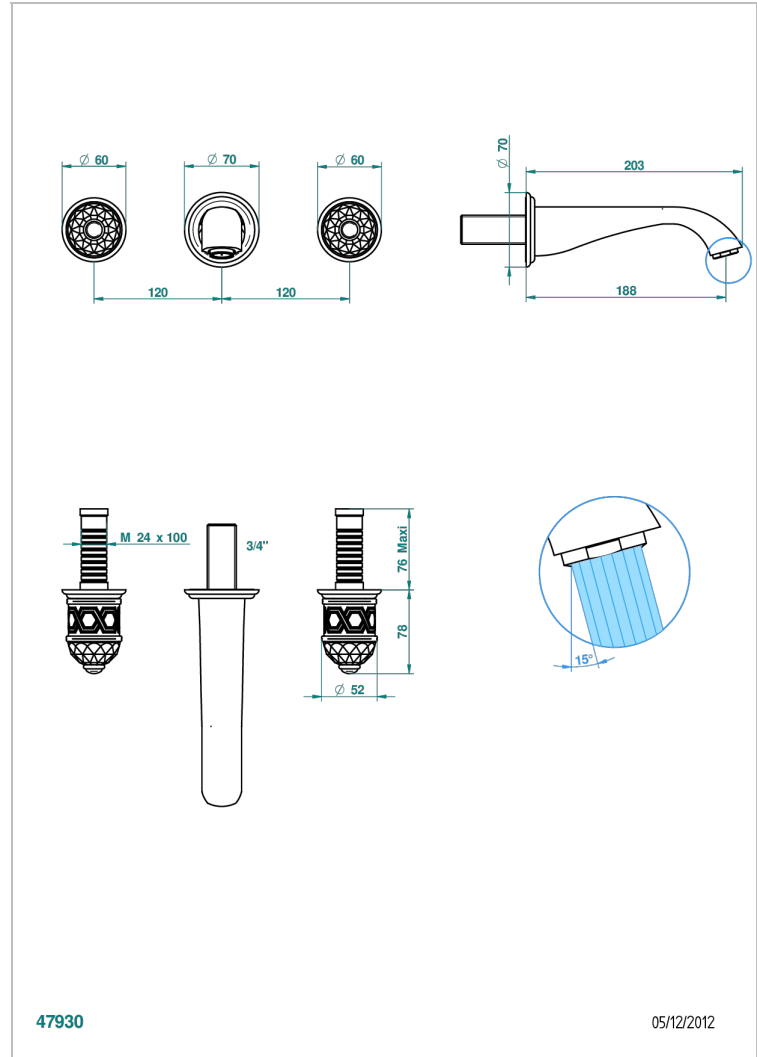

# DUOMO CRYSTAL

U4F-40GB

Trim only for wall mounted 3-hole basin mixer

THG<sup>®</sup>  
PARIS

47930

05/12/2012

## CHARACTERISTIC

- Duomo Crystal
- Trim only for wall mounted 3-hole basin mixer

## RELATED SKU'S

- Ref. G00-40AC Rough parts for wall mounted 3 hole mixer, cross handle version
- Ref. G00-40AM Rough parts for wall mounted 3 hole mixer, lever handle version