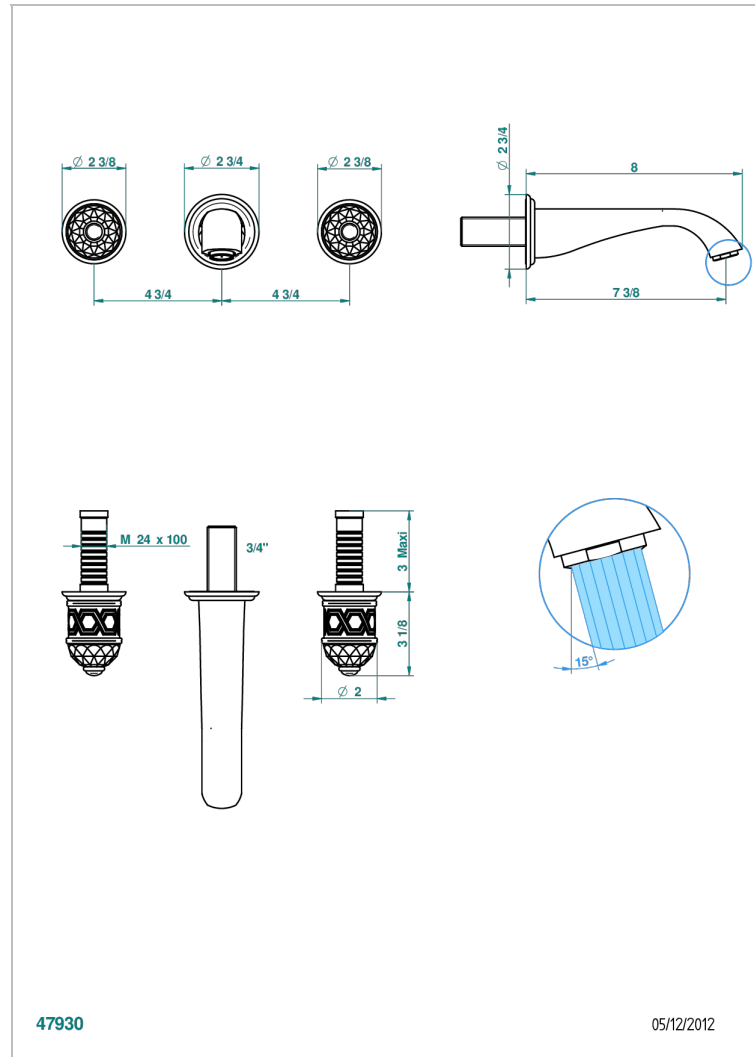

DUOMO CRYSTAL

U4F-40GB

Trim only for wall mounted 3-hole basin mixer

THG[®]
PARIS

CHARACTERISTIC

- Duomo Crystal
- Trim only for wall mounted 3-hole basin mixer

TECHNICAL SPECS

- Recommandé : 3 bars (max. 5 bars) - Advised : 43,5 psi (max. 72 psi)
- 15 l/min à 3 bars (4 gpm at 43.5 psi)

RELATED SKU'S

- Ref. G00-40AC Rough parts for wall mounted 3 hole mixer, cross handle version
- Ref. G00-40AM Rough parts for wall mounted 3 hole mixer, lever handle version

AVAILABLE FINITIONS

Antique nickel - H28
Black ceram - D30
Blush PVD - H62
Brass color PVD - H49
Brown bronze color PVD - F33
Gold color PVD - H52

Nickel color PVD - H55
Polished chrome (color finish) - A02
Polished chrome / Polished gold (color finish) - G02
Polished gold (color finish) - F01
Polished nickel - B01
Soft gold - F30

Soft matt gold - F31
Umber PVD - H66
Varnished matt antique red copper (color finish) - H07