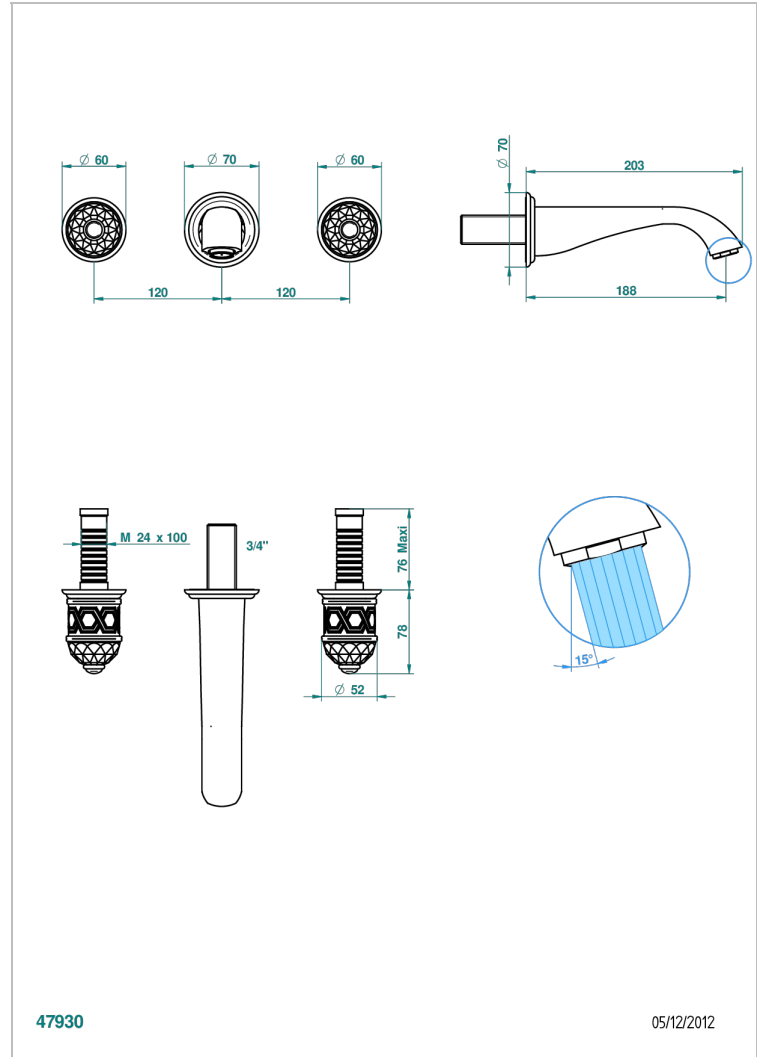

DUOMO CRYSTAL

U4F-40GB

Trim only for wall mounted 3-hole basin mixer

THG[®]
PARIS

CHARACTERISTIC

- Duomo Crystal
- Trim only for wall mounted 3-hole basin mixer

TECHNICAL SPECS

- Recommandé : 3 bars (max. 5 bars) - Advised : 43,5 psi (max. 72 psi)
- 15 l/min à 3 bars (4 gpm at 43.5 psi)

RELATED SKU'S

- Ref. G00-40AC Rough parts for wall mounted 3 hole mixer, cross handle version
- Ref. G00-40AM Rough parts for wall mounted 3 hole mixer, lever handle version

AVAILABLE FINITIONS

Antique nickel - H28
Black ceram - D30
Blush PVD - H62
Brass color PVD - H49
Brown bronze color PVD - F33
Gold color PVD - H52

Nickel color PVD - H55
Polished chrome (color finish) - A02
Polished chrome / Polished gold (color finish) - G02
Polished gold (color finish) - F01
Polished nickel - B01
Soft gold - F30

Soft matt gold - F31
Umber PVD - H66
Varnished matt antique red copper (color finish) - H07