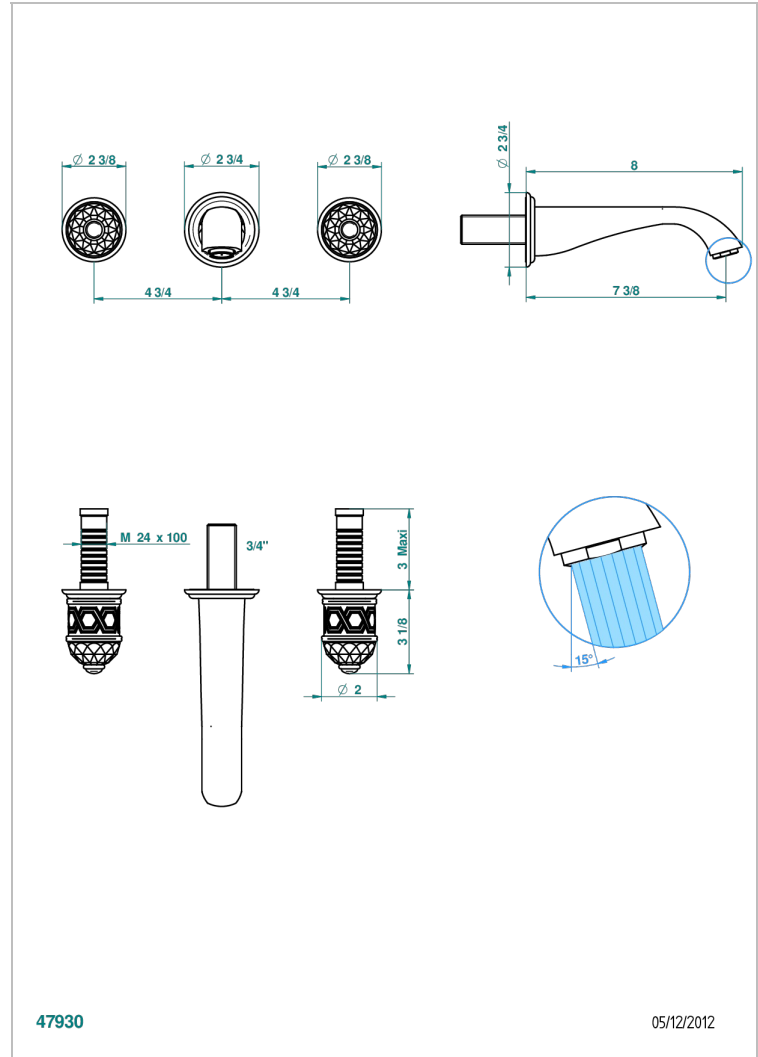

DUOMO CRYSTAL

U4F-40GB

Trim only for wall mounted 3-hole basin mixer

THG[®]
PARIS

CHARACTERISTIC

- Duomo Crystal
- Trim only for wall mounted 3-hole basin mixer

TECHNICAL SPECS

- Recommandé : 3 bars (max. 5 bars) - Advised : 43,5 psi (max. 72 psi)
- 15 l/min à 3 bars (4 gpm at 43.5 psi)

RELATED SKU'S

- Ref. G00-40AC Rough parts for wall mounted 3 hole mixer, cross handle version
- Ref. G00-40AM Rough parts for wall mounted 3 hole mixer, lever handle version

AVAILABLE FINITIONS

Antique nickel - H28
Black ceram - D30
Blush PVD - H62
Brass color PVD - H49
Brown bronze color PVD - F33
Gold color PVD - H52

Nickel color PVD - H55
Polished chrome (color finish) - A02
Polished chrome / Polished gold (color finish) - G02
Polished gold (color finish) - F01
Polished nickel - B01
Soft gold - F30

Soft matt gold - F31
Umber PVD - H66
Varnished matt antique red copper (color finish) - H07