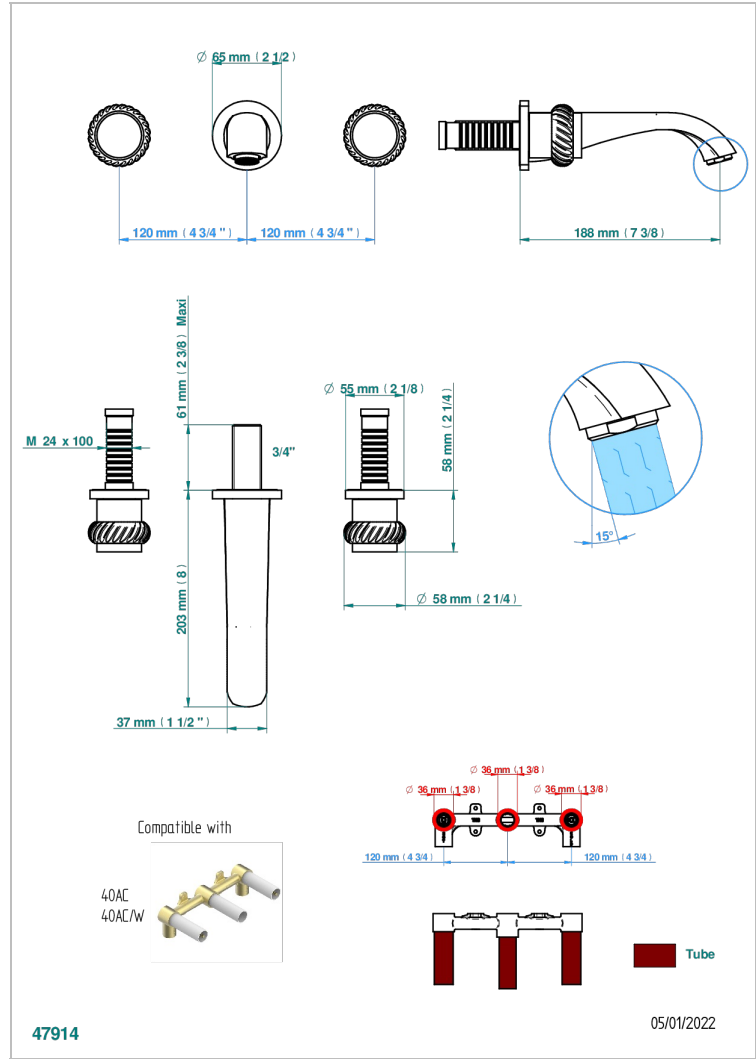

# DIPLOMATE ROPED RINGS

U4C-40GBUS

Trim for wall mounted 3-hole lavatory set only

THG  
PARIS

## CHARACTERISTIC

- Diplomate Roped rings
- Trim for wall mounted 3-hole lavatory set only

## TECHNICAL SPECS

- Reconnamé : 3 bars (max. 5 bars) - Advised : 43,5 psi (max. 72 psi)
- 15 l/min à 3 bars (4 gpm at 43.5 psi)

## RELATED SKU'S

- Ref. G00-40AM/US Rough parts for wall set (one counter clockwise and one clockwise cartridges)