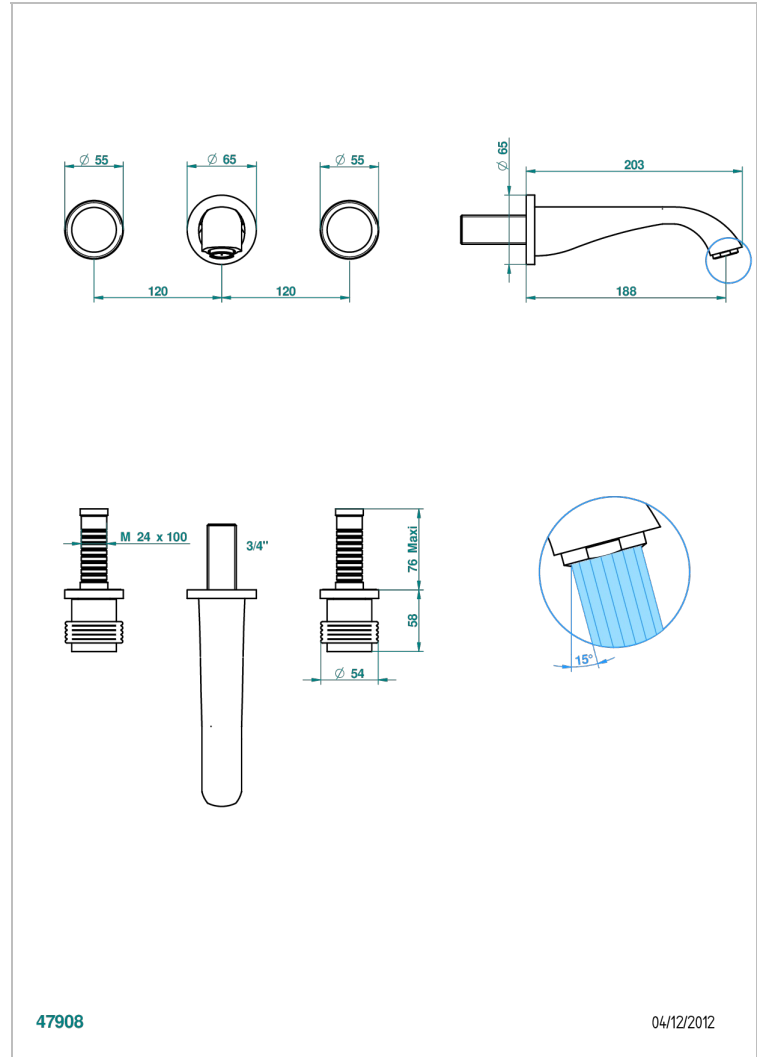

# DIPLOMATE GROOVED RINGS

U4B-41GB

Trim only for wall mounted 3-hole bath mixer

47908

04/12/2012

## CHARACTERISTIC

- Diplomat Grooved rings
- Trim only for wall mounted 3-hole bath mixer

## TECHNICAL SPECS

- Recommandé : 3 bars (max. 5 bars) - Advised : 43,5 psi (max. 72 psi)
- Bec : 35 l/min à 3 bars
- Spout : 9.26 gpm at 43.5 psi

## RELATED SKU'S

- Ref. G00-40AC Rough parts for wall mounted 3 hole mixer, cross handle version
- Ref. G00-40AM Rough parts for wall mounted 3 hole mixer, lever handle version