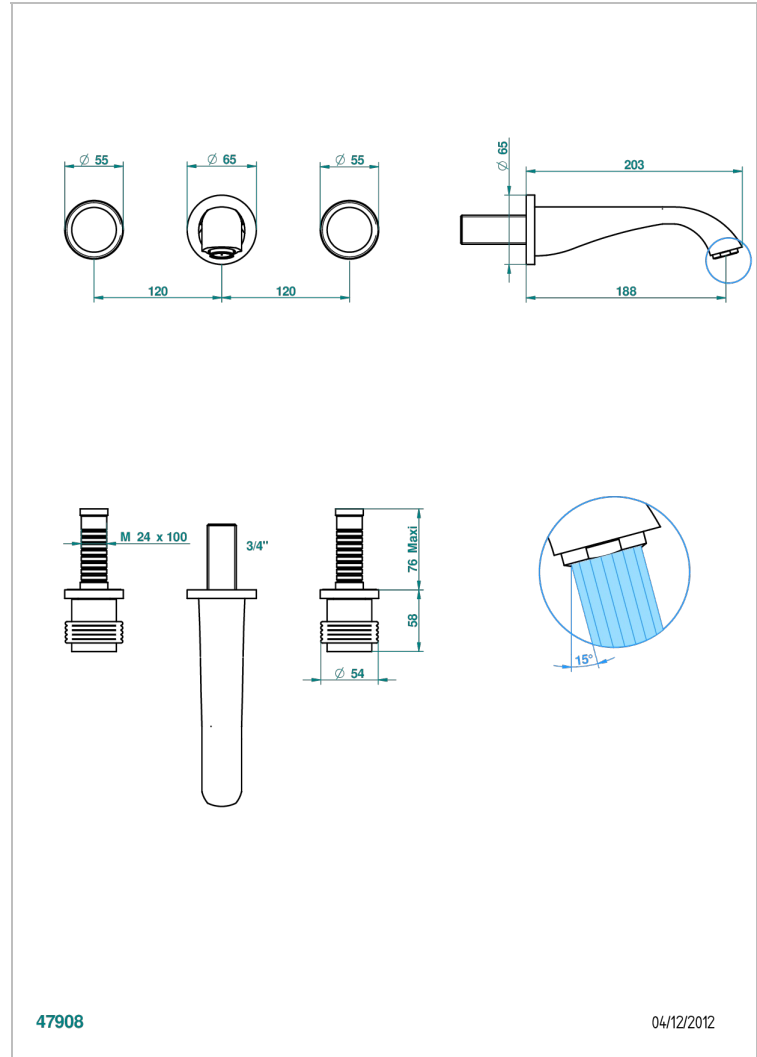

# DIPLOMATE GROOVED RINGS

U4B-41GB

Trim only for wall mounted 3-hole bath mixer

47908

04/12/2012

## CHARACTERISTIC

- Diplome Grooved rings
- Trim only for wall mounted 3-hole bath mixer

## TECHNICAL SPECS

- Recommandé : 3 bars (max. 5 bars) - Advised : 43,5 psi (max. 72 psi)
- Bec : 35 l/min à 3 bars
- Spout : 9.26 gpm at 43.5 psi

## RELATED SKU'S

- Ref. G00-40AC Rough parts for wall mounted 3 hole mixer, cross handle version
- Ref. G00-40AM Rough parts for wall mounted 3 hole mixer, lever handle version